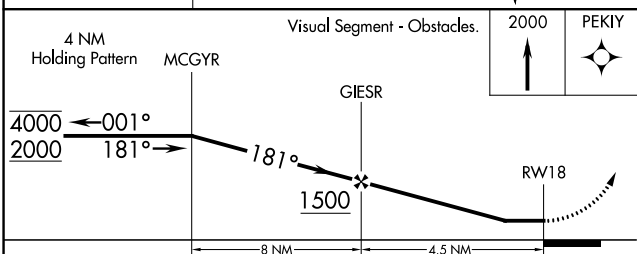

APP CRS	Rwy ldg	4045
181°	TDZE	N/A
	Apt Elev	11

RNAV (GPS)-A

MASSEY RANCH AIRPARK (X50)

RNP APCH.	MISSED APPROACH: Climb to 2000 direct PEKIY and hold.
▼ ▲ NA	Procedure NA at night. Use New Smyrna Beach Muni altimeter setting.

EVBS AWOS-3 124.625	DAYTONA APP CON 125.35 322.3	UNICOM 122.7 (CTAF)
-------------------------------	--	-------------------------------

CATEGORY	A	B	C	D
C CIRCLING	500-1 489 (500-1)	620-1 609 (700-1)	680-1¼ 669 (700-1¼)	NA