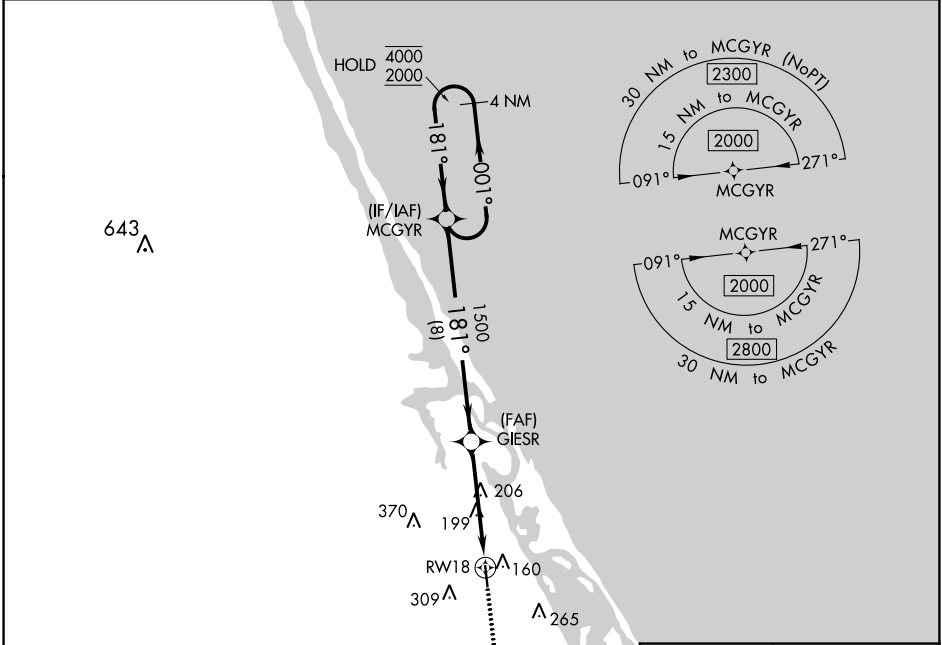

APP CRS	Rwy ldg	4045
181°	TDZE	N/A
	Apt Elev	11

RNAV (GPS)-A

MASSEY RANCH AIRPARK (X50)

RNP APCH.	MISSED APPROACH: Climb to 2000 direct PEKIY and hold.
▼ ▲ NA	Procedure NA at night. Use New Smyrna Beach Muni altimeter setting.

EVBS AWOS-3 124.625	DAYTONA APP CON 125.35 322.3	UNICOM 122.7 (CTAF)
-------------------------------	--	-------------------------------

CATEGORY	A	B	C	D
C CIRCLING	500-1 489 (500-1)	620-1 609 (700-1)	680-1¼ 669 (700-1¼)	NA

SE-3, 22 FEB 2024 to 21 MAR 2024

SE-3, 22 FEB 2024 to 21 MAR 2024