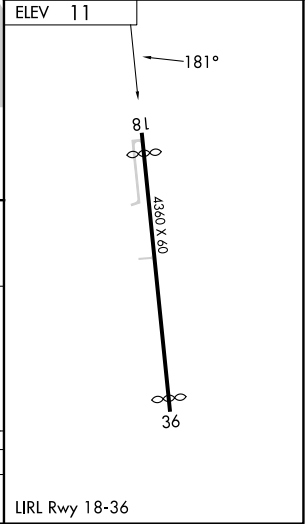

APP CRS	Rwy ldg	4045
181°	TDZE	N/A
	Apt Elev	11

RNAV (GPS)-A

MASSEY RANCH AIRPARK (X50)

RNP APCH.	MISSED APPROACH: Climb to 2000 direct PEKIY and hold.
▼ ▲ NA	Procedure NA at night. Use New Smyrna Beach Muni altimeter setting.

EVBS AWOS-3 124.625	DAYTONA APP CON 125.35 322.3	UNICOM 122.7 (CTAF)

CATEGORY	A	B	C	D
C CIRCLING	500-1 489 (500-1)	620-1 609 (700-1)	680-1¼ 669 (700-1¼)	NA

SE-3, 22 FEB 2024 to 21 MAR 2024

SE-3, 22 FEB 2024 to 21 MAR 2024