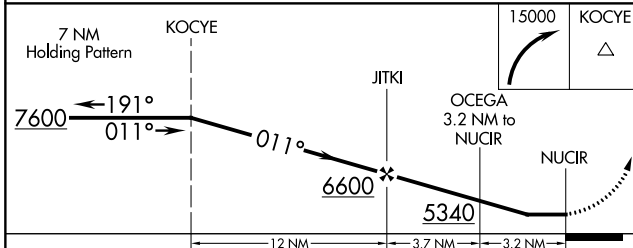

APP CRS	Rwy Idg	N/A
011°	TDZE	N/A
	Apt Elev	4264

RNAV (GPS)-A

HULETT MUNI (W43)

RNP APCH.	MISSED APPROACH: Climbing right turn to 15000 direct KOCYE and hold, continue climb-in-hold to 15000.
▼ Procedure NA at night. When local altimeter setting is not received use Northeast Wyoming Rgnl altimeter setting and increase all MDA 120 feet and visibility Cat B ¼ mile.	

AWOS-3PT 128.775	DENVER CENTER 127.95 338.2	UNICOM 122.8 (CTAF) 0

CATEGORY	A	B	C	D
CIRCLING	4900-1 636 (700-1)	5020-1 756 (800-1)	NA	

NW-1, 22 FEB 2024 to 21 MAR 2024

NW-1, 22 FEB 2024 to 21 MAR 2024