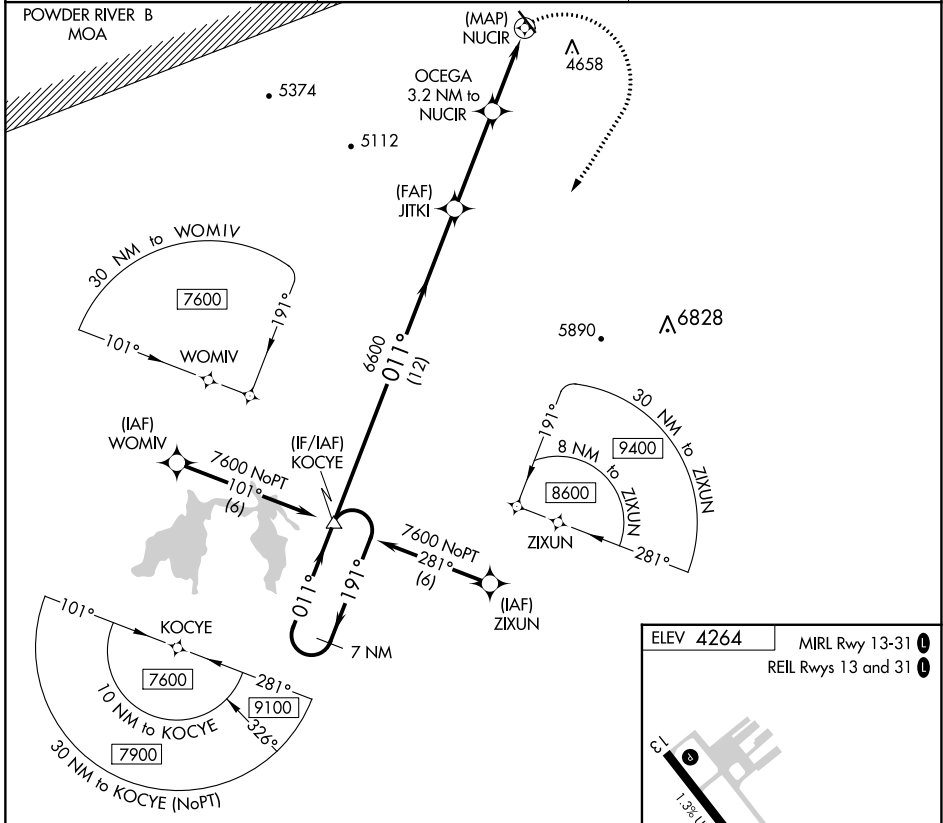

APP CRS	Rwy Idg	N/A
011°	TDZE	N/A
	Apt Elev	4264

# RNAV (GPS)-A

HULETT MUNI (W43)

RNP APCH.	MISSED APPROACH: Climbing right turn to 15000 direct KOCYE and hold, continue climb-in-hold to 15000.
<p>▼ Procedure NA at night. When local altimeter setting is not received use Northeast Wyoming Rgnl altimeter setting and increase all MDA 120 feet and visibility Cat B ¼ mile.</p>	

AWOS-3PT <b>128.775</b>	DENVER CENTER <b>127.95 338.2</b>	UNICOM <b>122.8 (CTAF) 0</b>
----------------------------	--------------------------------------	---------------------------------

CATEGORY	A	B	C	D
CIRCLING	4900-1 636 (700-1)	5020-1 756 (800-1)	NA	

NW-1, 22 FEB 2024 to 21 MAR 2024

NW-1, 22 FEB 2024 to 21 MAR 2024