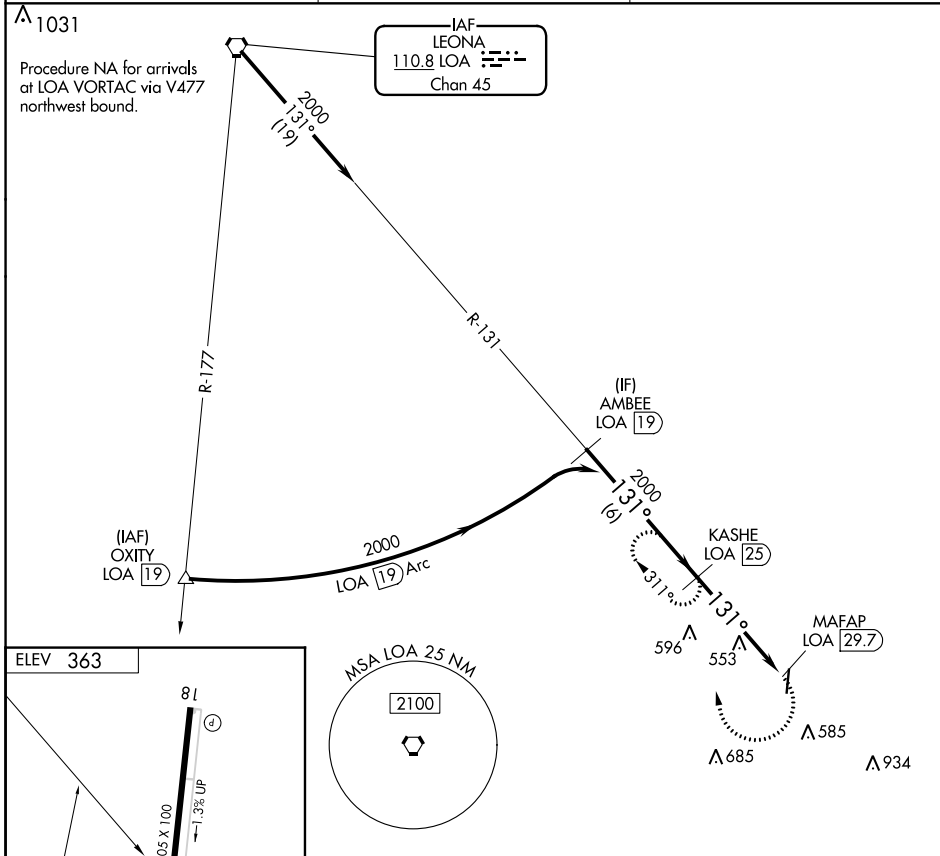

VOR LOA 110.8 Chan 45	APP CRS 131°	Rwy Idg TDZE Apt Elev NA NA 363
------------------------------------	------------------------	---

VOR/DME-A
HUNTSVILLE MUNI (UTS)

⚠ When local altimeter setting not received, use Conroe/North Houston Rgnl altimeter setting and increase MDA 80 feet, increase Circling Cat C visibility ¼ mile.

⚠ MISSED APPROACH: Climbing right turn to 2000 via LOA VORTAC R-131 to KASHE/25 DME and hold.

ASOS 119.425	HOUSTON CENTER 134.8 269.6	UNICOM 122.8 (CTAF)
------------------------	--------------------------------------	-------------------------------

REIL Rwys 18 and 36	MIRL Rwy 18-36			
CATEGORY	A	B	C	D
CIRCLING	1000-1 637 (700-1)	1000-1¼ 637 (700-1¼)	1120-2¼ 757 (800-2¼)	NA

SC-5, 22 FEB 2024 to 21 MAR 2024

SC-5, 22 FEB 2024 to 21 MAR 2024