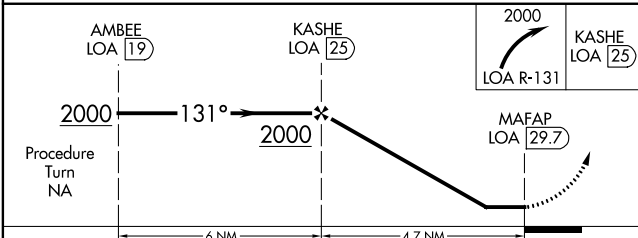

⚠ MISSED APPROACH: Climbing right turn to 2000 via LOA VORTAC R-131 to KASHE/25 DME and hold.

ASOS 119.425	HOUSTON CENTER 134.8 269.6	UNICOM 122.8 (CTAF)
------------------------	--------------------------------------	-------------------------------

REIL Rwys 18 and 36	MIRL Rwy 18-36			
CATEGORY	A	B	C	D
CIRCLING	1000-1 637 (700-1)	1000-1¼ 637 (700-1¼)	1120-2¼ 757 (800-2¼)	NA

SC-5, 22 FEB 2024 to 21 MAR 2024

SC-5, 22 FEB 2024 to 21 MAR 2024