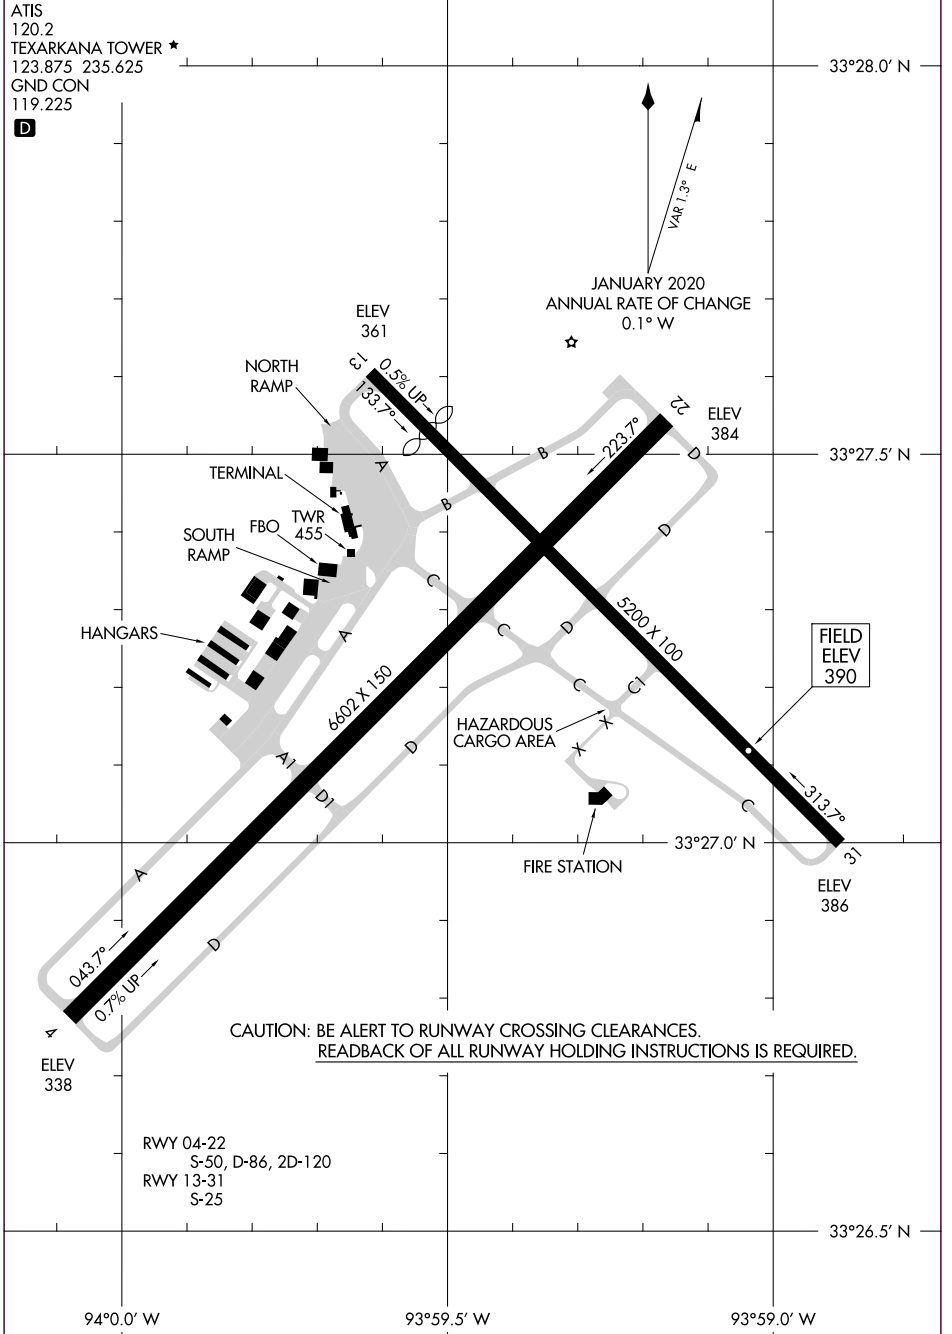

23222

AIRPORT DIAGRAM

AL-420 (FAA)

TEXARKANA RGNL-WEBB FLD (TXXK)
TEXARKANA, ARKANSAS

SC-1, 22 FEB 2024 to 21 MAR 2024

SC-1, 22 FEB 2024 to 21 MAR 2024

AIRPORT DIAGRAM

23222