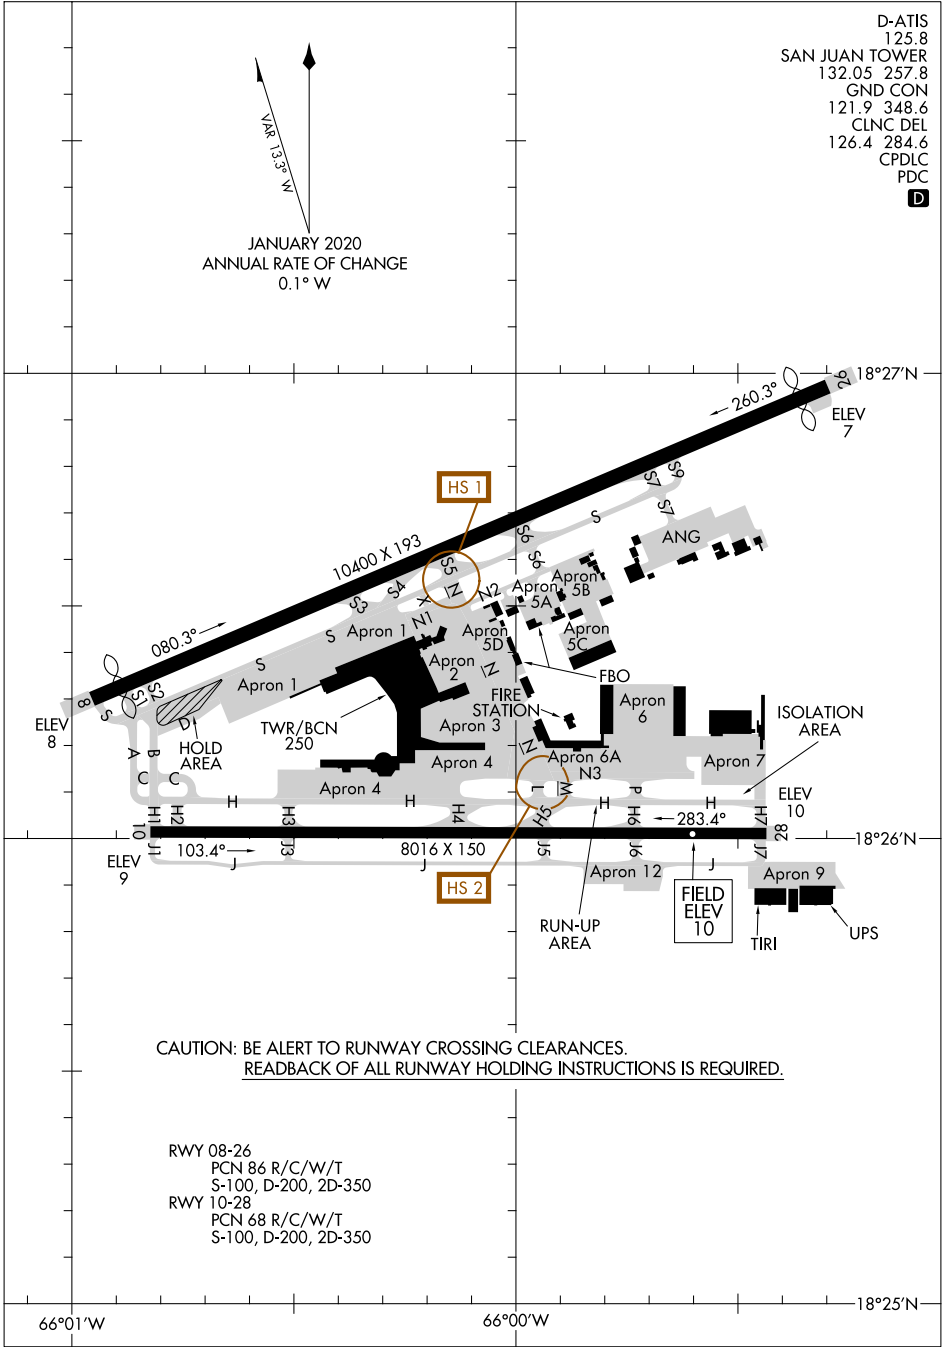

22307

AIRPORT DIAGRAM

AL-784 (FAA)

LUIS MUNOZ MARIN INTL (SJU) (TJSJ)

SAN JUAN, PUERTO RICO

- D-ATIS 125.8
- SAN JUAN TOWER 132.05 257.8
- GND CON 121.9 348.6
- CLNC DEL 126.4 284.6
- CPDLC
- PDC

VAR 13.3° W
 JANUARY 2020
 ANNUAL RATE OF CHANGE
 0.1° W

SE-3, 22 FEB 2024 to 21 MAR 2024

SE-3, 22 FEB 2024 to 21 MAR 2024

CAUTION: BE ALERT TO RUNWAY CROSSING CLEARANCES.
READBACK OF ALL RUNWAY HOLDING INSTRUCTIONS IS REQUIRED.

RWY 08-26
 PCN 86 R/C/W/T
 S-100, D-200, 2D-350
 RWY 10-28
 PCN 68 R/C/W/T
 S-100, D-200, 2D-350

AIRPORT DIAGRAM

22307

SAN JUAN, PUERTO RICO

LUIS MUNOZ MARIN INTL (SJU) (TJSJ)