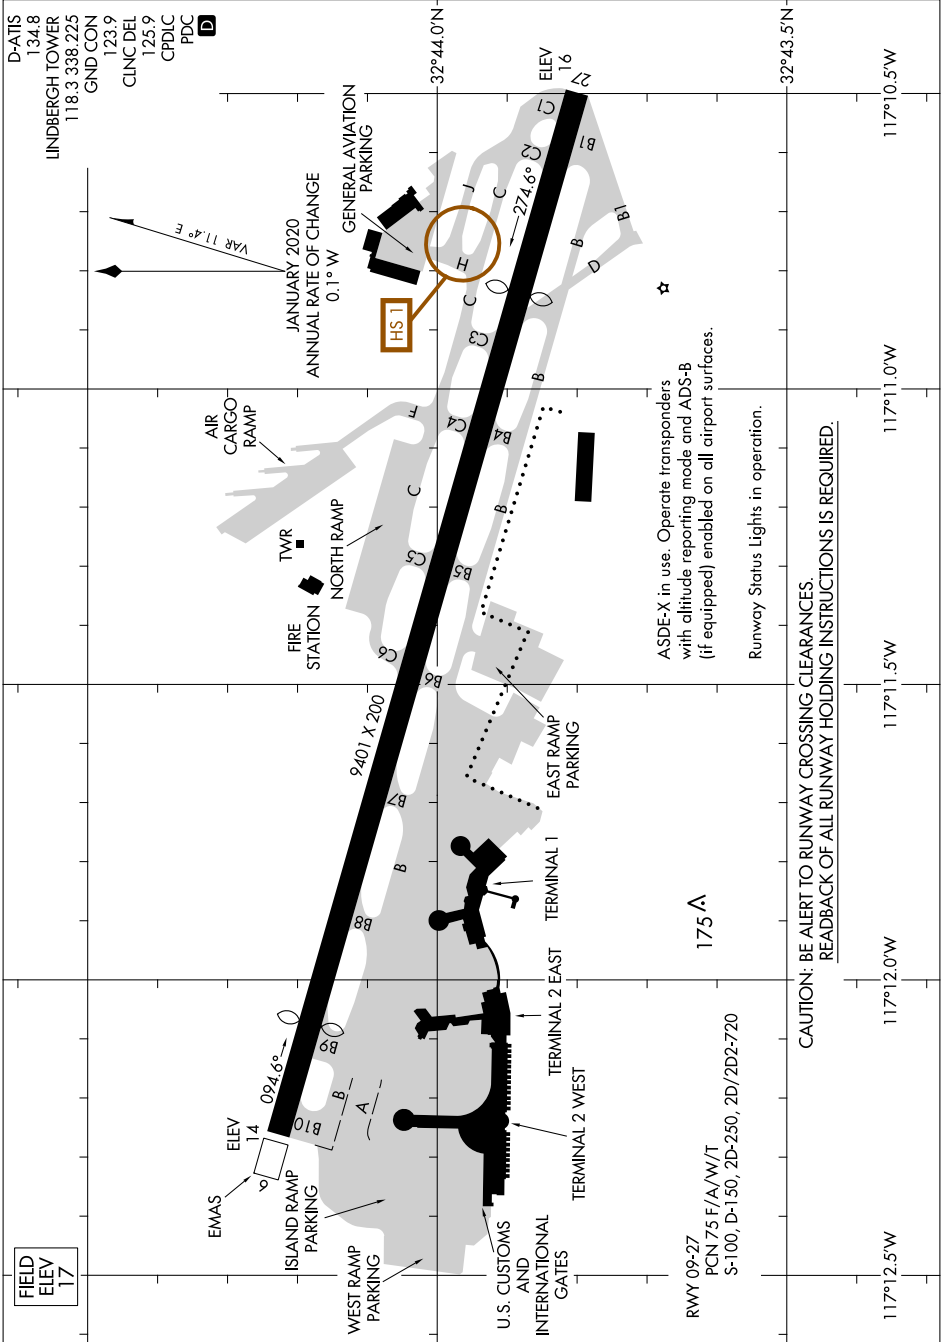

# AIRPORT DIAGRAM

SAN DIEGO INTL (SAN)  
SAN DIEGO, CALIFORNIA

AL-373 (FAA)

SW-3, 22 FEB 2024 to 21 MAR 2024

SW-3, 22 FEB 2024 to 21 MAR 2024

# AIRPORT DIAGRAM

SAN DIEGO, CALIFORNIA  
SAN DIEGO INTL (SAN)

CAUTION: BE ALERT TO RUNWAY CROSSING CLEARANCES.  
READBACK OF ALL RUNWAY HOLDING INSTRUCTIONS IS REQUIRED.

ASDE-X in use. Operate transponders with altitude reporting mode and ADS-B (if equipped) enabled on all airport surfaces.

Runway Status Lights in operation.

175

RWY 09-27  
PCN 75 F/A/W/T  
S-100, D-150, 2D-250, 2D/2D2-720

FIELD ELEV 17

D