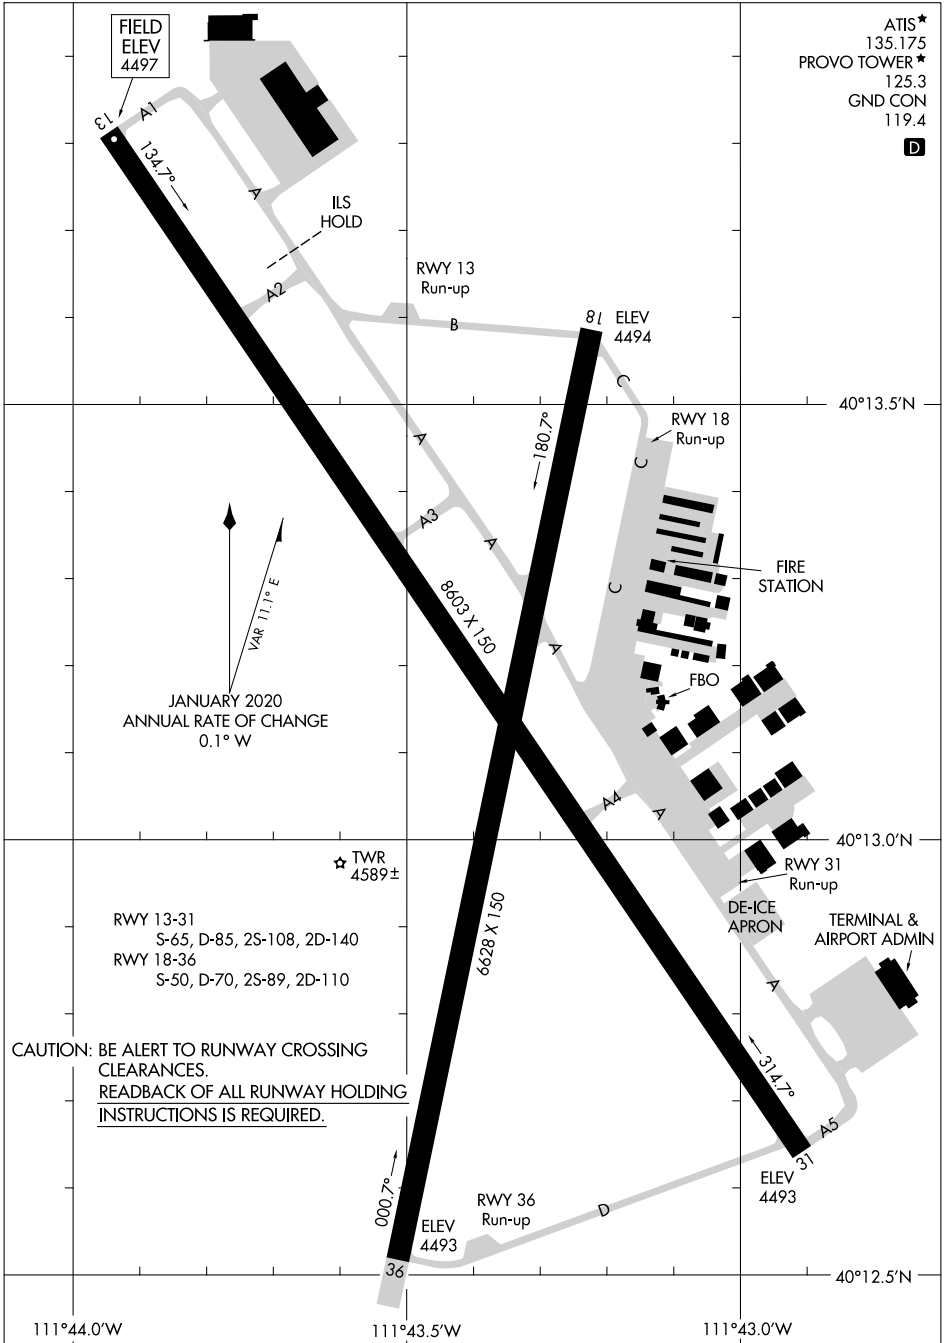

24025

# AIRPORT DIAGRAM

AL-683 (FAA)

PROVO MUNI (PVU)  
PROVO, UTAH

SW-4, 22 FEB 2024 to 21 MAR 2024

SW-4, 22 FEB 2024 to 21 MAR 2024

# AIRPORT DIAGRAM

24025

PROVO, UTAH  
PROVO MUNI (PVU)