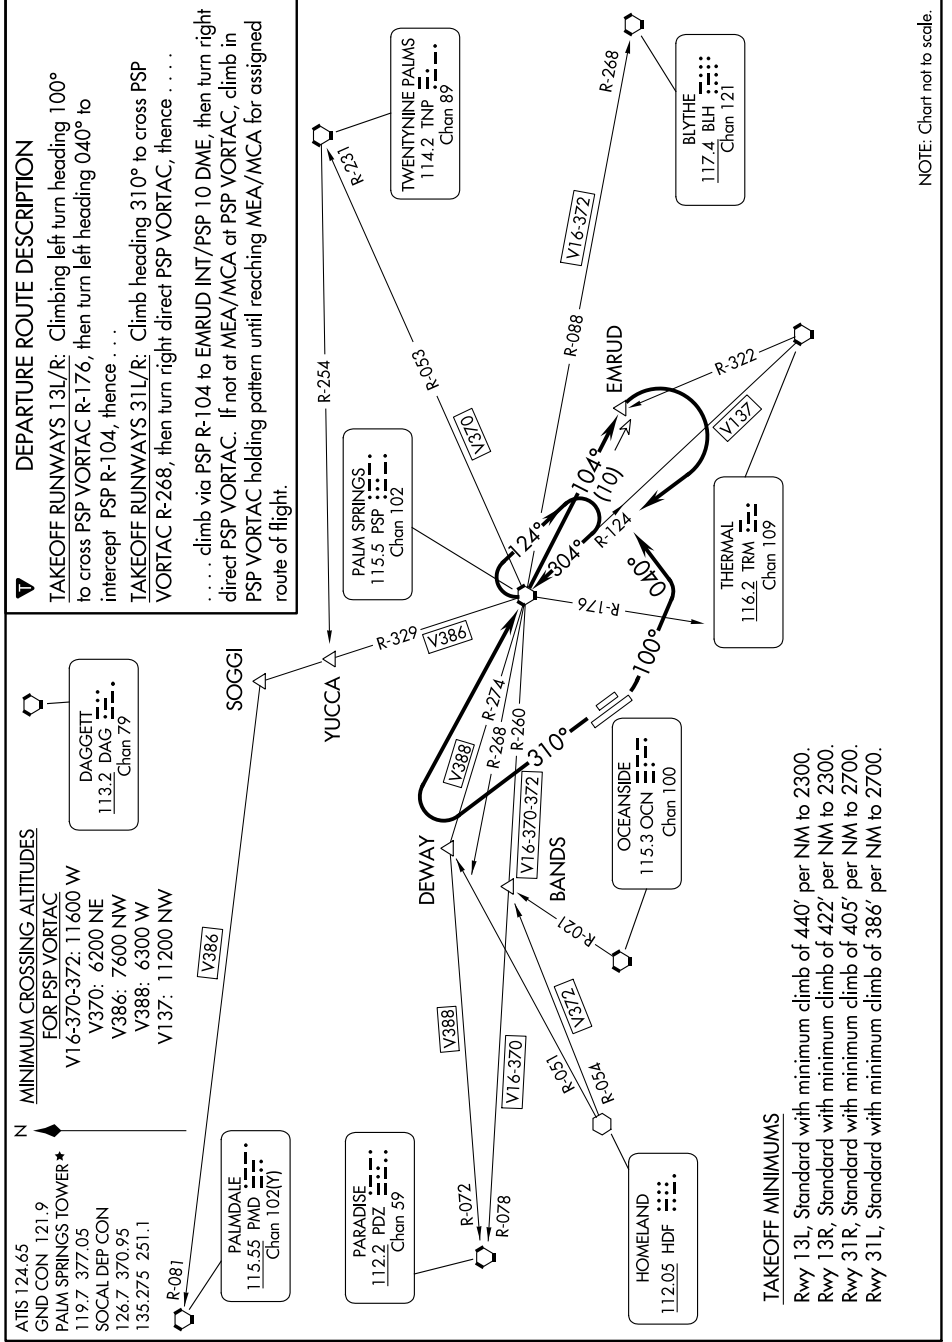

# CATHEDRAL ONE DEPARTURE

AL-545 (FAA)

PALM SPRINGS INTL (PSP)  
PALM SPRINGS, CALIFORNIA

SW-3, 22 FEB 2024 to 21 MAR 2024

NOTE: Chart not to scale.

SW-3, 22 FEB 2024 to 21 MAR 2024

# CATHEDRAL ONE DEPARTURE

PALM SPRINGS, CALIFORNIA  
PALM SPRINGS INTL (PSP)