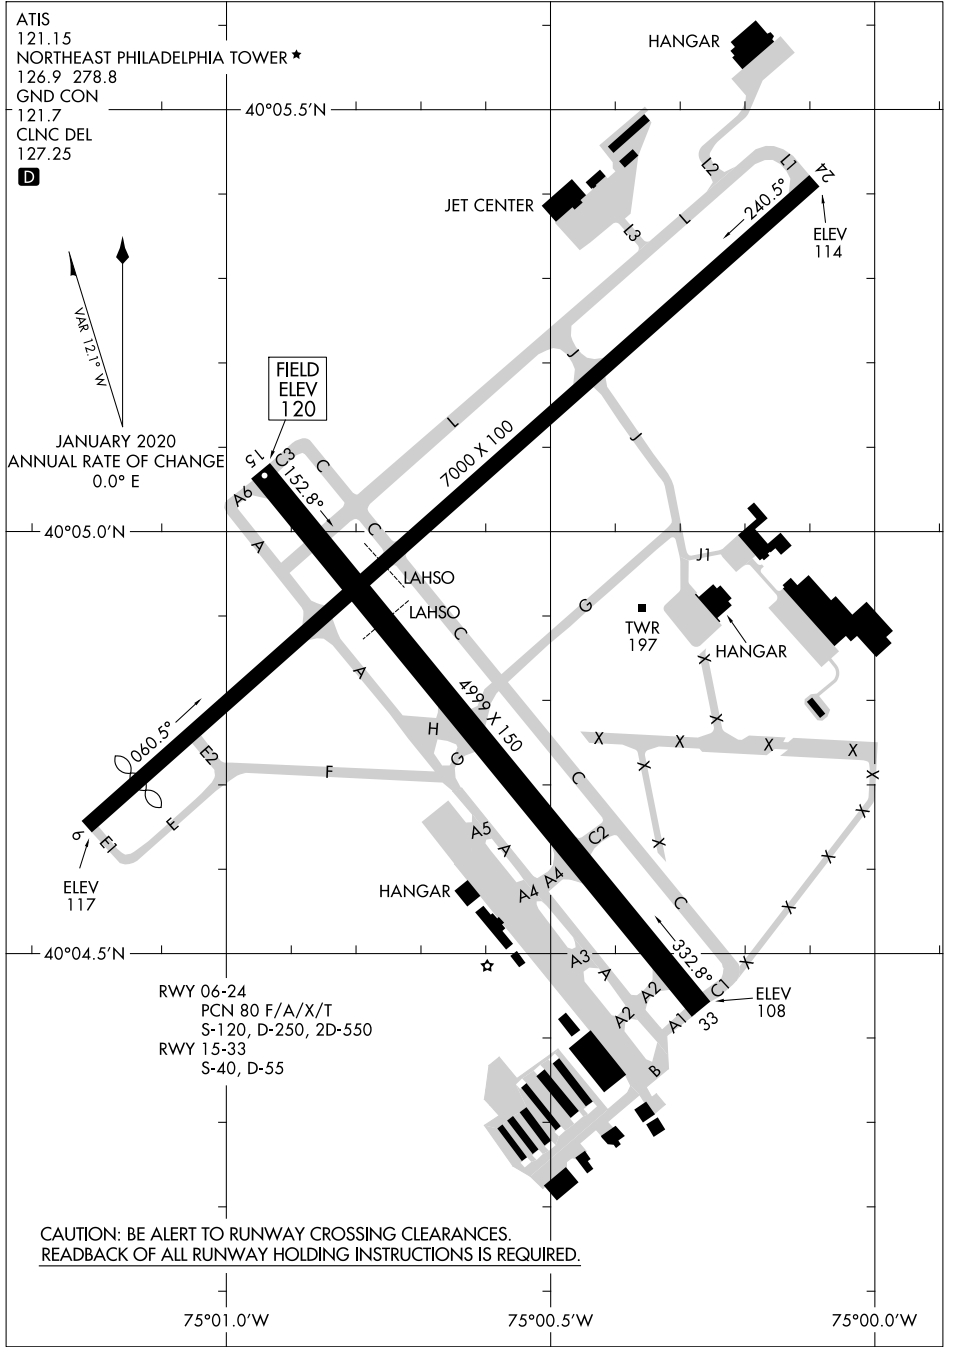

23110

AIRPORT DIAGRAM

AL-528 (FAA)

NORTHEAST PHILADELPHIA (PNE)
PHILADELPHIA, PENNSYLVANIA

NE-4, 22 FEB 2024 to 21 MAR 2024

NE-4, 22 FEB 2024 to 21 MAR 2024

AIRPORT DIAGRAM

23110

PHILADELPHIA, PENNSYLVANIA
NORTHEAST PHILADELPHIA (PNE)