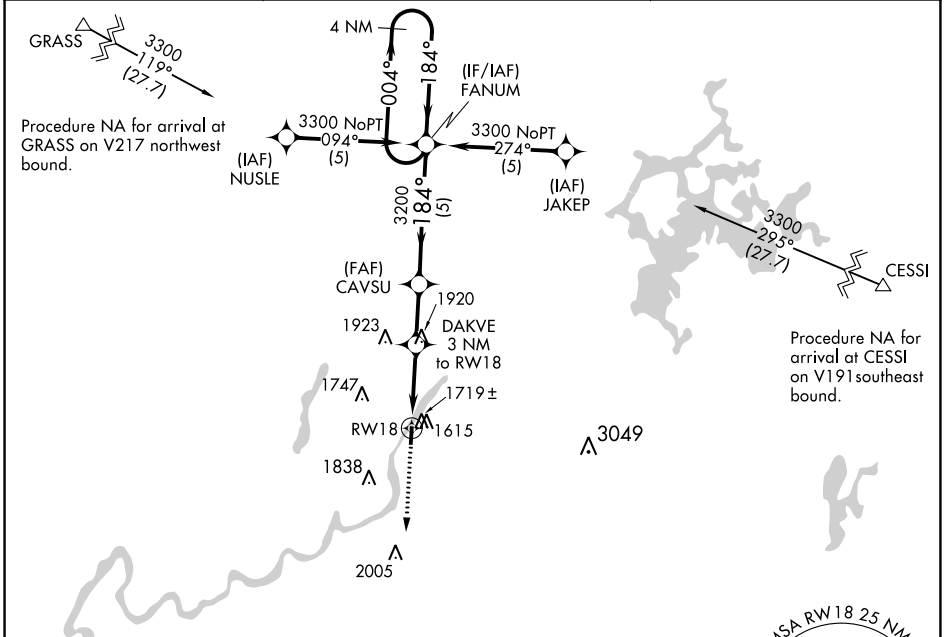

APP CRS	Rwy Idg	3200
184°	TDZE	1494
	Apt Elev	1501

RNAV (GPS) RWY 18

PARK FALLS MUNI (PKF)

▼ NA	Use Phillips altimeter setting. DME/DME RNP-0.3 NA. Procedure NA at night.	MISSED APPROACH: Climb to 3200 direct FARIM WP and hold.

PBH AWOS-3 125.875	MINNEAPOLIS CENTER 133.65 281.5	CTAF 122.9 0

EC-3, 22 FEB 2024 to 21 MAR 2024

EC-3, 22 FEB 2024 to 21 MAR 2024