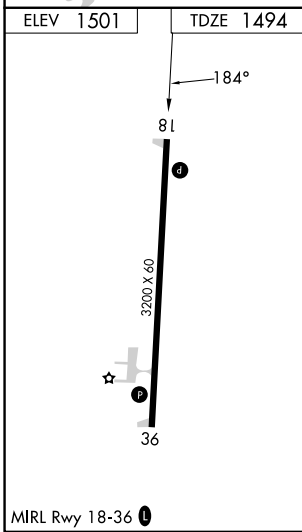

APP CRS	Rwy Idg	3200
184°	TDZE	1494
	Apt Elev	1501

RNAV (GPS) RWY 18

PARK FALLS MUNI (PKF)

▼ NA	Use Phillips altimeter setting. DME/DME RNP-0.3 NA. Procedure NA at night.	MISSED APPROACH: Climb to 3200 direct FARIM WP and hold.

PBH AWOS-3 125.875	MINNEAPOLIS CENTER 133.65 281.5	CTAF 122.9 0

EC-3, 22 FEB 2024 to 21 MAR 2024

EC-3, 22 FEB 2024 to 21 MAR 2024