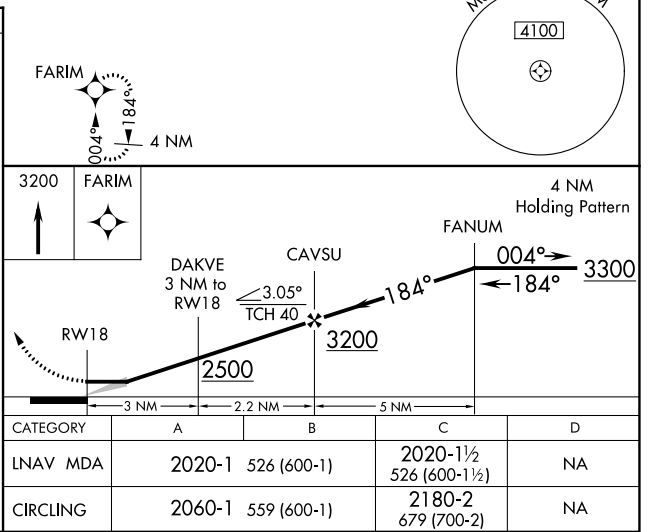

APP CRS	Rwy Idg	3200
184°	TDZE	1494
	Apt Elev	1501

RNAV (GPS) RWY 18

PARK FALLS MUNI (PKF)

▼ NA	Use Phillips altimeter setting. DME/DME RNP-0.3 NA. Procedure NA at night.	MISSED APPROACH: Climb to 3200 direct FARIM WP and hold.

PBH AWOS-3 125.875	MINNEAPOLIS CENTER 133.65 281.5	CTAF 122.9 0

EC-3, 22 FEB 2024 to 21 MAR 2024

EC-3, 22 FEB 2024 to 21 MAR 2024