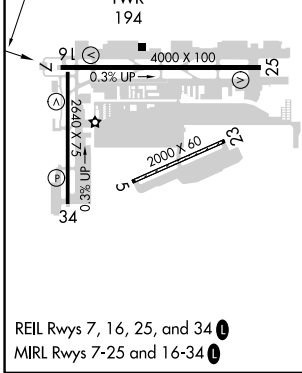

APP CRS 089°	Rwy Idg TDZE Apt Elev	N/A N/A 143
------------------------	-----------------------------	--

RNAV (GPS)-A

MERRILL FLD (MRI) (PAMR)

RNP APCH - GPS.			MISSED APPROACH: Climbing left turn to 2000 direct BGG VORTAC and hold.	
-----------------	--	--	---	--

ATIS 124.25	ANCHORAGE APP CON 119.1 363.2	MERRILL TOWER * 126.0 (CTAF) 0	GND CON 121.7	UNICOM 122.95
-----------------------	---	--	-------------------------	-------------------------

CATEGORY	A	B	C	D
CIRCLING	740-1 597 (600-1)	800-1 657 (700-1)	920-2¼ 777 (800-2¼)	NA