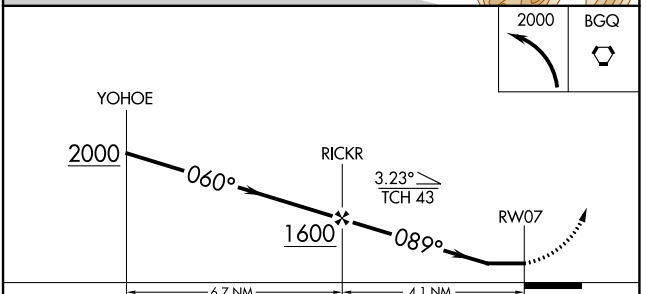

APP CRS 089°	Rwy Idg TDZE Apt Elev	N/A N/A 143
------------------------	-----------------------------	--

RNAV (GPS)-A

MERRILL FLD (MRI) (PAMR)

RNP APCH - GPS.			MISSED APPROACH: Climbing left turn to 2000 direct BGG VORTAC and hold.	
-----------------	--	--	---	--

ATIS 124.25	ANCHORAGE APP CON 119.1 363.2	MERRILL TOWER * 126.0 (CTAF) 0	GND CON 121.7	UNICOM 122.95
-----------------------	---	--	-------------------------	-------------------------

CATEGORY	A	B	C	D
CIRCLING	740-1 597 (600-1)	800-1 657 (700-1)	920-2¼ 777 (800-2¼)	NA