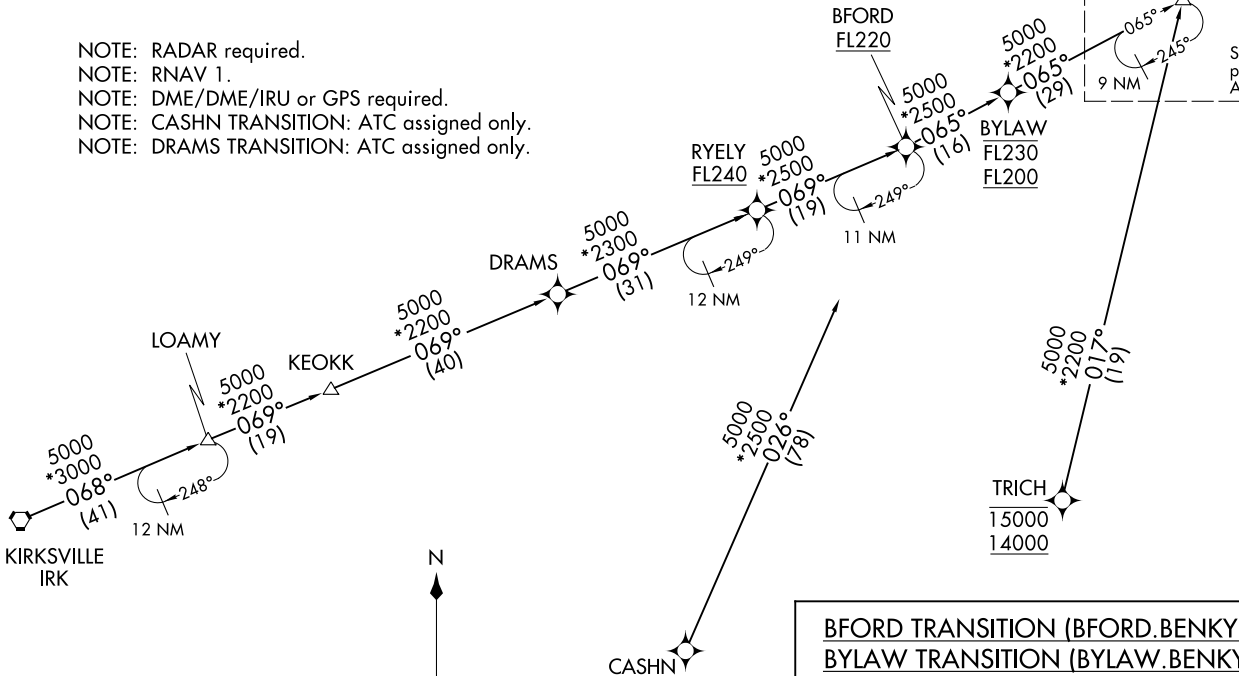

BENKY SIX ARRIVAL (RNAV) Transition Routes  
(BENKY.BENKY6) 05NOV20

CHICAGO APP CON  
119.0 292.125  
D-ATIS  
135.4 282.225

- NOTE: RADAR required.
- NOTE: RNAV 1.
- NOTE: DME/DME/IRU or GPS required.
- NOTE: CASHN TRANSITION: ATC assigned only.
- NOTE: DRAMS TRANSITION: ATC assigned only.

See following page for Arrival Route.

(BENKY.BENKY6) 20310  
AL-166 (FAA)  
CHICAGO O'HARE INTL (ORD)  
CHICAGO, ILLINOIS

- BFORD TRANSITION (BFORD.BENKY6):
- BYLAW TRANSITION (BYLAW.BENKY6):
- CASHN TRANSITION (CASHN.BENKY6):
- DRAMS TRANSITION (DRAMS.BENKY6):
- KIRKSVILLE TRANSITION (IRK.BENKY6):
- LOAMY TRANSITION (LOAMY.BENKY6):
- TRICH TRANSITION (TRICH.BENKY6):

### ARRIVAL ROUTE DESCRIPTION

From BENKY on track 065° to NEWRK, then on track 051° to AHSTN, then on track 045° to PETAH.

LANDING RWYS 4L/R, 9L/C/R, 10L/C/R, 22L/R, 27L/C, 28C/R:  
From PETAH on track 093° to JORJO, then on track 093° to MONKZ, then on track 093° to TONIE, then on track 093°. Expect RADAR vectors to final approach course.

LANDING RWY 27R: From PETAH on track 027° to KURKK, then on track 093° to VULCN, then on track 093° to HIMGO, then on track 093°. Expect RADAR vectors to final approach course.

LANDING RWY 28L: From PETAH on track 093° to JORJO, then on track 093° to MONKZ, then on track 095° to RREGY, then on track 095°. Expect RADAR vectors to final approach course.