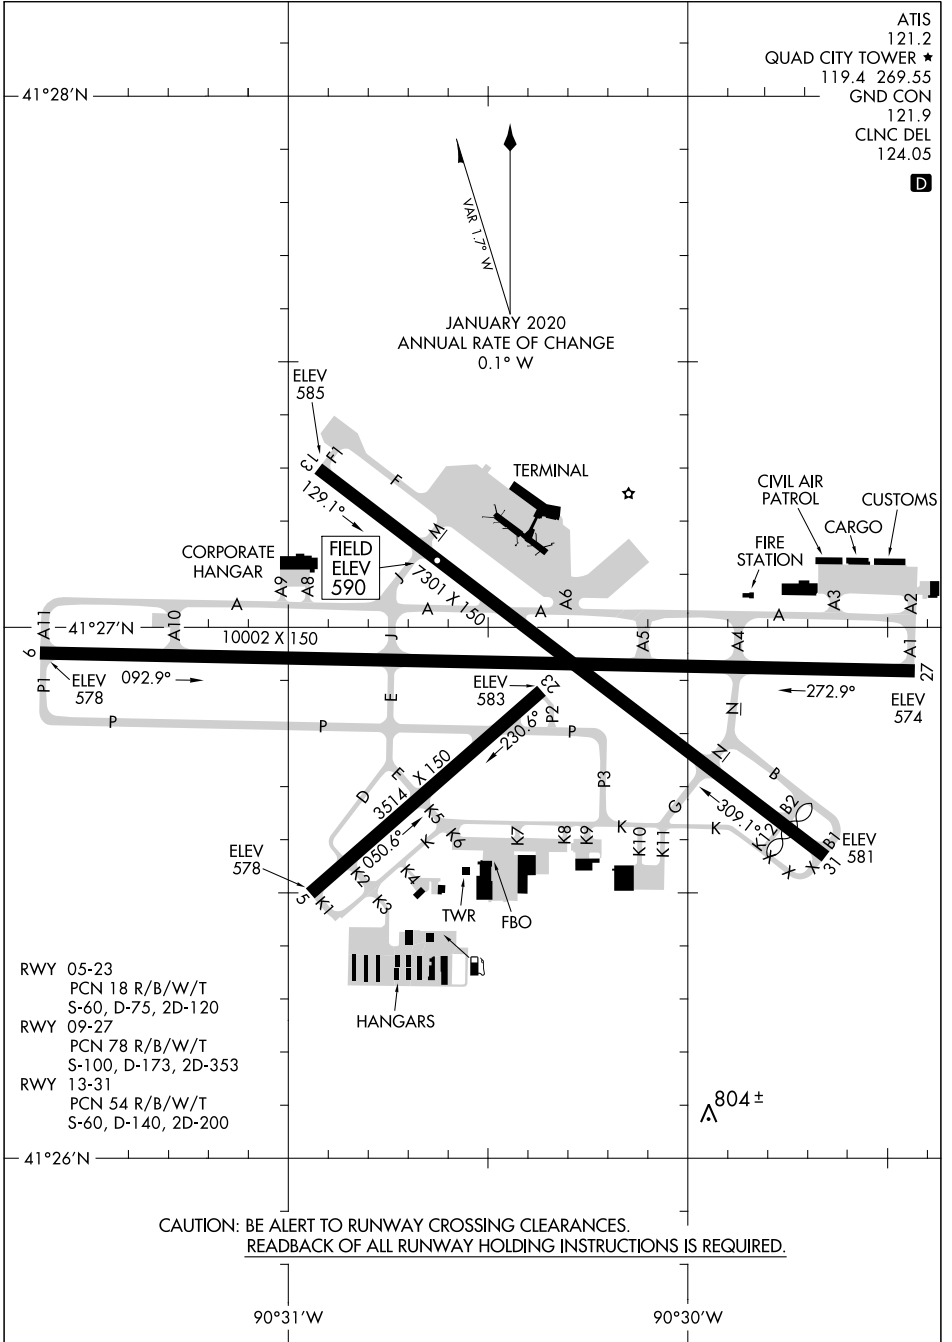

23222

AIRPORT DIAGRAM

AL-269 (FAA)

QUAD CITIES INTL (MLI)
MOLINE, ILLINOIS

EC-3, 22 FEB 2024 to 21 MAR 2024

EC-3, 22 FEB 2024 to 21 MAR 2024

AIRPORT DIAGRAM

23222

MOLINE, ILLINOIS
QUAD CITIES INTL (MLI)