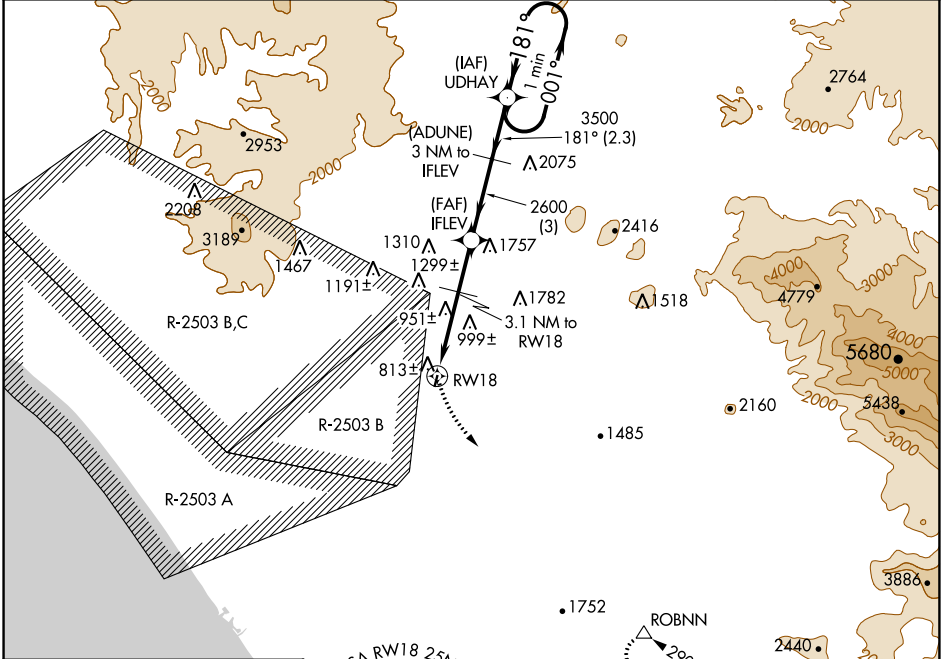

APP CRS	Rwy Idg	2160
181°	TDZE	708
	Apt Elev	708

GPS RWY 18

FALLBROOK COMMUNITY AIRPARK (L18)

⚠ Circling NA west of Rwy 18-36. When local altimeter setting not received, use Miramar MCAS (Joe Foss Fld) altimeter setting and increase all MDAs 120 feet.

⚠ MISSED APPROACH: Climbing left turn to 5000 direct ROBNN WP and hold.

AWOS-3P 118.425	SOCAL APP CON 127.3 323.0	CTAF 123.05
---------------------------	-------------------------------------	-----------------------

SW-3, 22 FEB 2024 to 21 MAR 2024

SW-3, 22 FEB 2024 to 21 MAR 2024

ELEV 708	TDZE 708
----------	----------

CATEGORY	A	B	C	D
S-18	1260-1	552 (600-1)		NA
CIRCLING	1260-1 552 (600-1)	1380-1 672 (700-1)		NA