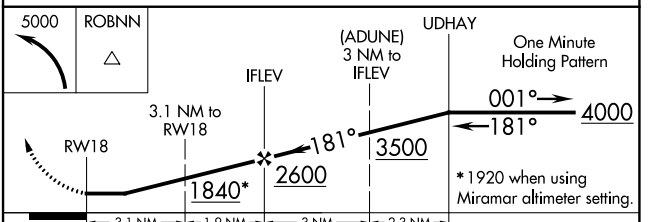

⚠ MISSED APPROACH: Climbing left turn to 5000 direct ROBNN WP and hold.

AWOS-3P 118.425	SOCAL APP CON 127.3 323.0	CTAF 123.05
---------------------------	-------------------------------------	-----------------------

SW-3, 22 FEB 2024 to 21 MAR 2024

SW-3, 22 FEB 2024 to 21 MAR 2024

ELEV 708	TDZE 708
----------	----------

CATEGORY	A	B	C	D
S-18	1260-1	552 (600-1)		NA
CIRCLING	1260-1 552 (600-1)	1380-1 672 (700-1)		NA