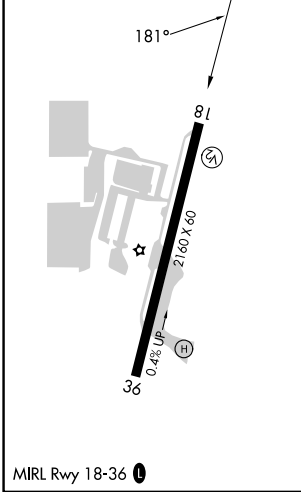

CATEGORY	A	B	C	D
S-18	1260-1	552 (600-1)		NA
CIRCLING	1260-1 552 (600-1)	1380-1 672 (700-1)		NA