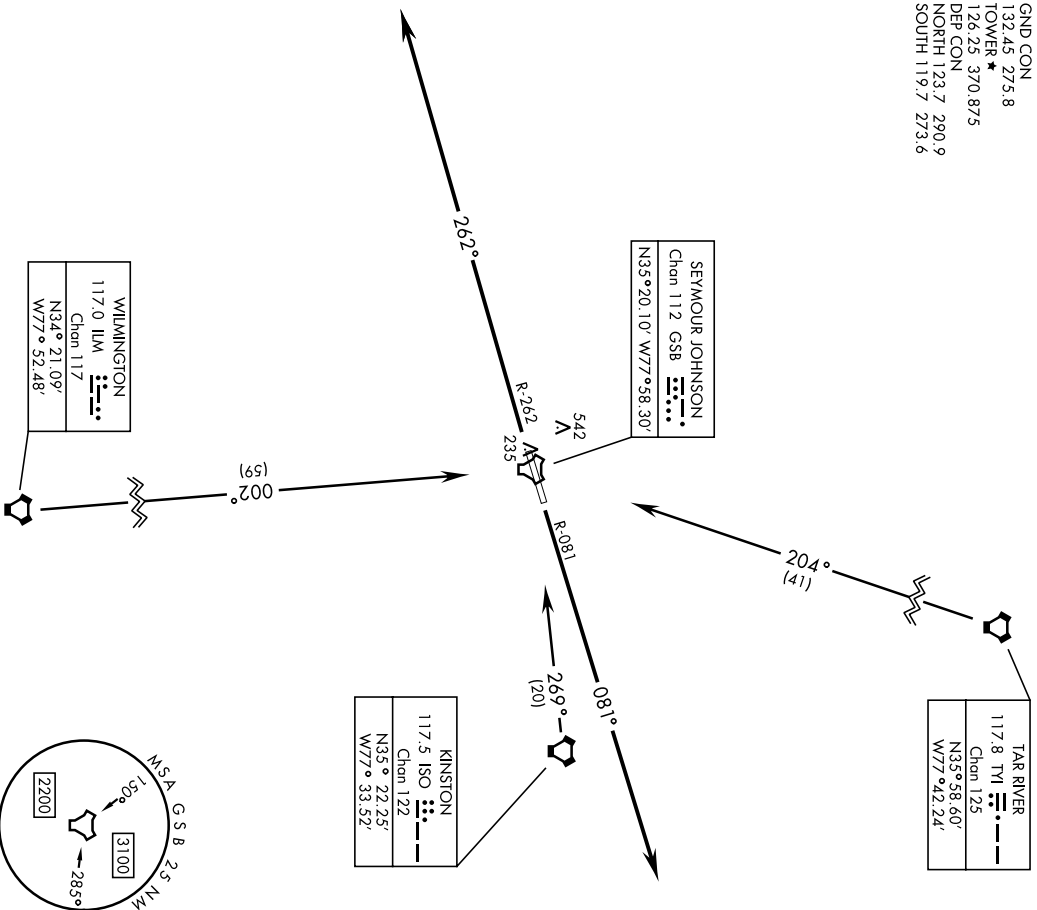

SEYMOUR-FOUR DEPARTURE (GSB4 • GSB)

[USAF]

SEYMOUR JOHNSON AFB (KGSB)
GOLDSBORO, NORTH CAROLINA

• 551

ATIS★ 317.625
 CLNC DEL 128.025 270.8
 GND CON 132.45 275.8
 TOWER★ 126.25 370.875
 DEFCN NORTH 123.7 290.9
 SOUTH 119.7 273.6

DEPARTURE ROUTE DESCRIPTION

TAKEOFF RWY 8: Track outbound on GSB R-081 until passing 2500, then turn right/left on course climbing to assigned altitude.

TAKEOFF RWY 26: Track outbound on GSB R-262 until passing 2500, then turn right/left on course climbing to assigned altitude.

SEYMOUR-FOUR DEPARTURE (GSB4 • GSB)

GOLDSBORO, NORTH CAROLINA
SEYMOUR JOHNSON AFB (KGSB)