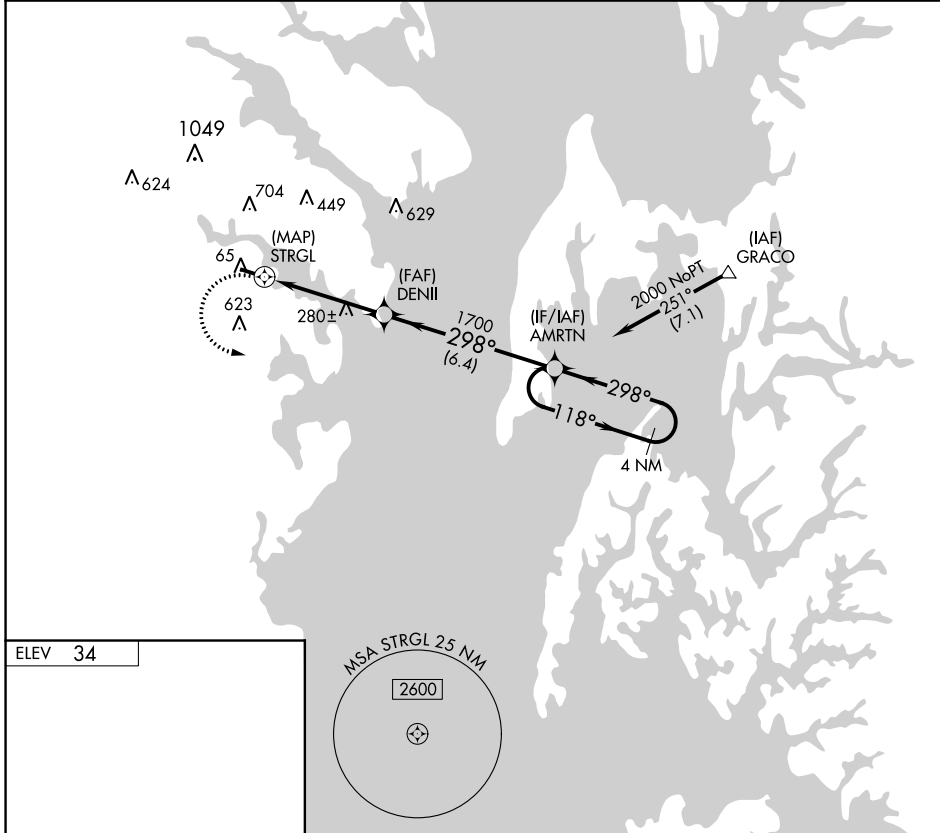

APP CRS 298°	Rwy Idg TDZE Apt Elev	N/A N/A 34
------------------------	-----------------------------	---------------------------------------

RNAV (GPS)-A

LEE (ANP)

RNP APCH.	MISSED APPROACH: Climbing left turn to 2000 direct AMRTN and hold.
<p>▼ When local altimeter setting not received, use Baltimore-Washington Intl altimeter setting and increase all MDA 60 feet. Procedure NA at night.</p> <p>▲ Helicopter visibility reduction below 1 SM NA.</p>	

POTOMAC APP CON 119.7 290.475	CTAF 122.9 0
---	------------------------

NE-3, 07 OCT 2021 to 04 NOV 2021

NE-3, 07 OCT 2021 to 04 NOV 2021