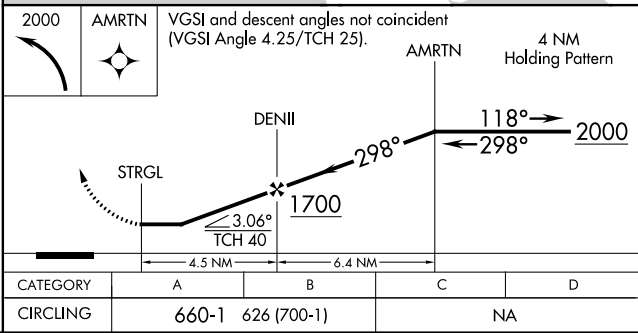

APP CRS 298°	Rwy Idg TDZE Apt Elev	N/A N/A 34

RNAV (GPS)-A

LEE (ANP)

RNP APCH.	MISSED APPROACH: Climbing left turn to 2000 direct AMRTN and hold.
▼ When local altimeter setting not received, use Baltimore-Washington Intl altimeter setting and increase all MDA 60 feet. Procedure NA at night. ▲ Helicopter visibility reduction below 1 SM NA.	

POTOMAC APP CON 119.7 290.475	CTAF 122.9 0

NE-3, 07 OCT 2021 to 04 NOV 2021

NE-3, 07 OCT 2021 to 04 NOV 2021