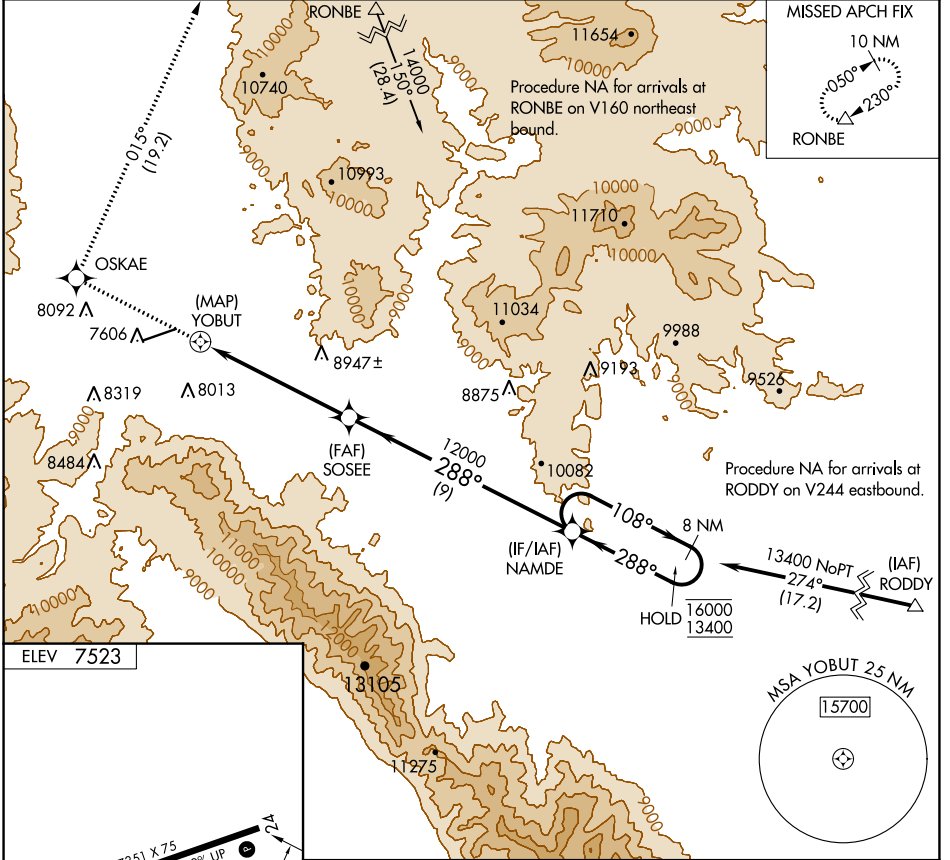

APP CRS 288°	Rwy Idg TDZE Apt Elev	N/A N/A 7523
------------------------	-----------------------------	---------------------------

RNAV (GPS)-A

SALIDA/HARRIETT ALEXANDER FLD (A.NK)

RNP APCH.	MISSED APPROACH: Climb to 16200 direct OSKAE and on track 015° to RONBE and hold, continue climb-in-hold to 16200.
<p>▼ Circling to Rwy 6 NA at night.</p> <p>▲ When local altimeter setting not received, procedure NA.</p>	

AWOS-3PT 133.85	DENVER CENTER 128.375 379.95	UNICOM 122.7 (CTAF)
---------------------------	--	-------------------------------

CATEGORY	A	B	C	D
CIRCLING	9720-1¼ 2197 (2200-1¼)	9720-1½ 2197 (2200-1½)	NA	

SW-1, 22 FEB 2024 to 21 MAR 2024

SW-1, 22 FEB 2024 to 21 MAR 2024