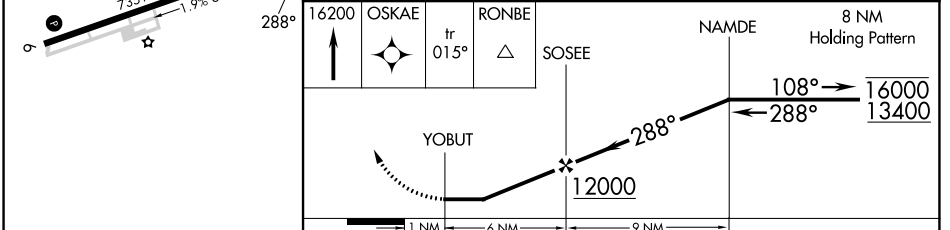

APP CRS 288°	Rwy Idg TDZE Apt Elev	N/A N/A 7523
------------------------	-----------------------------	---------------------------

RNAV (GPS)-A

SALIDA/HARRIETT ALEXANDER FLD (A.NK)

RNP APCH.	MISSED APPROACH: Climb to 16200 direct OSKAE and on track 015° to RONBE and hold, continue climb-in-hold to 16200.
<p>▼ Circling to Rwy 6 NA at night.</p> <p>▲ When local altimeter setting not received, procedure NA.</p>	

AWOS-3PT 133.85	DENVER CENTER 128.375 379.95	UNICOM 122.7 (CTAF)
---------------------------	--	-------------------------------

CATEGORY	A	B	C	D
CIRCLING	9720-1¼ 2197 (2200-1¼)	9720-1½ 2197 (2200-1½)	NA	