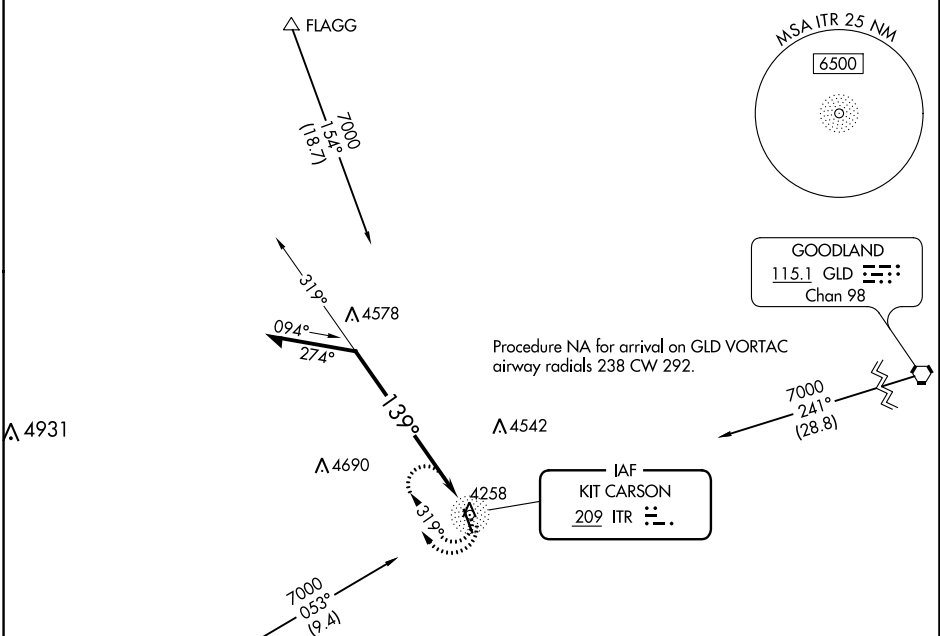

NDB ITR 209	APP CRS 139°	Rwy Idg TDZE Apt Elev	5199 4218 4218
-----------------------	------------------------	-----------------------------	---

NDB RWY 15

KIT CARSON COUNTY (ITR)

MISSED APPROACH: Climbing right turn to 7000 in ITR NDB holding pattern, continue climb-in-hold to 7000.

ASOS 135.225	DENVER CENTER 132.7 226.675	UNICOM 122.8 (CTAF)
------------------------	---------------------------------------	-------------------------------

SW-1, 22 FEB 2024 to 21 MAR 2024

SW-1, 22 FEB 2024 to 21 MAR 2024

ELEV 4218	TDZE 4218
-----------	-----------

CATEGORY	A	B	C	D
S-15	4940-1	722 (800-1)	4940-2	722 (800-2)
C CIRCLING	4940-1	722 (800-1)	4940-2 722 (800-2)	4940-2 1/4 722 (800-2 1/4)