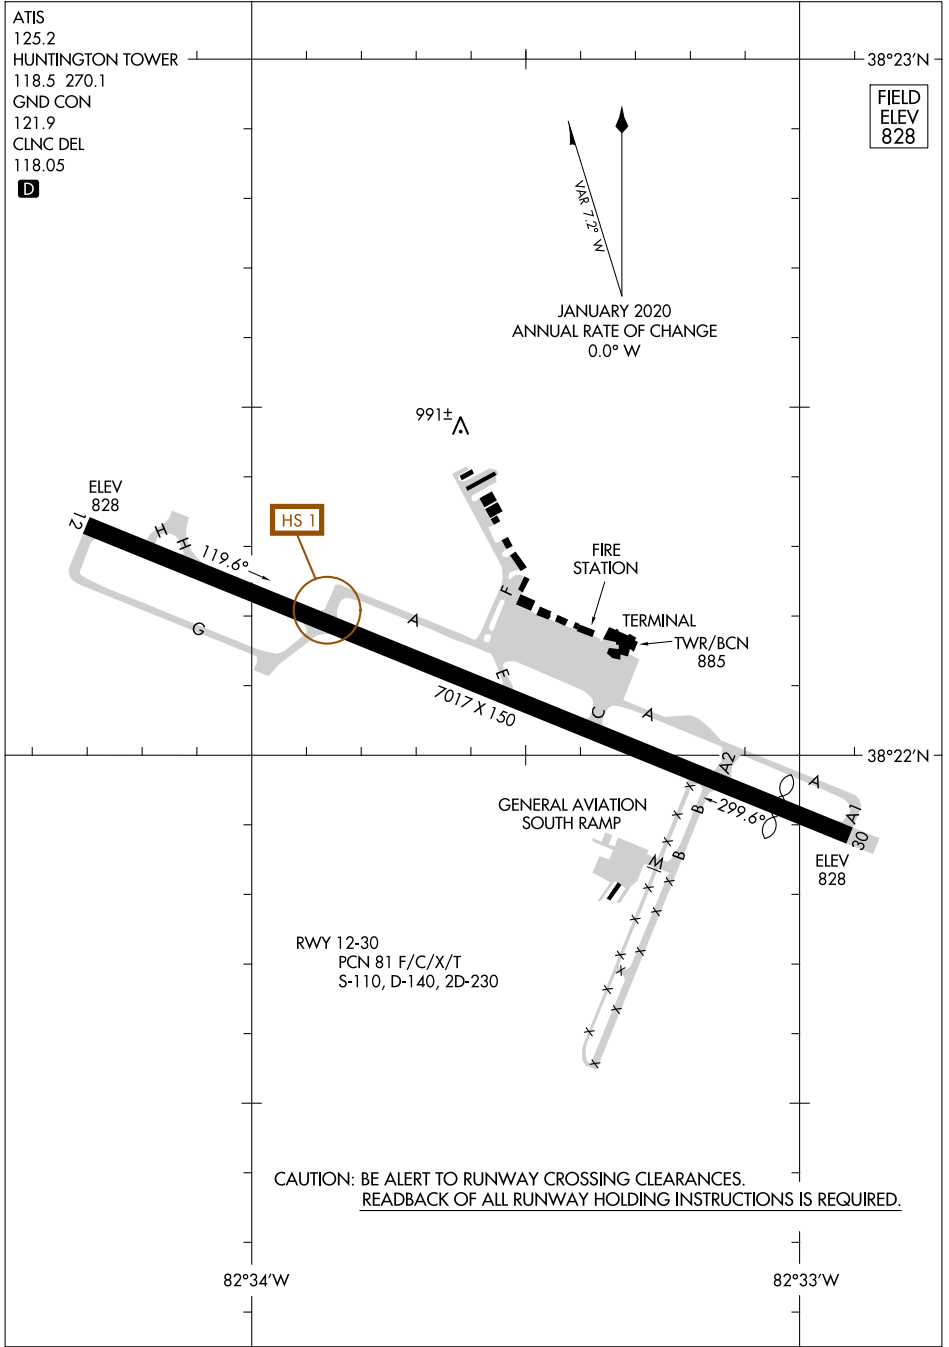

# AIRPORT DIAGRAM

TRI-STATE/MILTON J FERGUSON FLD (HT'S)  
HUNTINGTON, WEST VIRGINIA

AL-532 (FAA)

ATIS  
125.2  
HUNTINGTON TOWER  
118.5 270.1  
GND CON  
121.9  
CLNC DEL  
118.05

**D**

FIELD  
ELEV  
828

VAR 7.2° W  
JANUARY 2020  
ANNUAL RATE OF CHANGE  
0.0° W

NE-4, 22 FEB 2024 to 21 MAR 2024

NE-4, 22 FEB 2024 to 21 MAR 2024

CAUTION: BE ALERT TO RUNWAY CROSSING CLEARANCES.  
READEBACK OF ALL RUNWAY HOLDING INSTRUCTIONS IS REQUIRED.