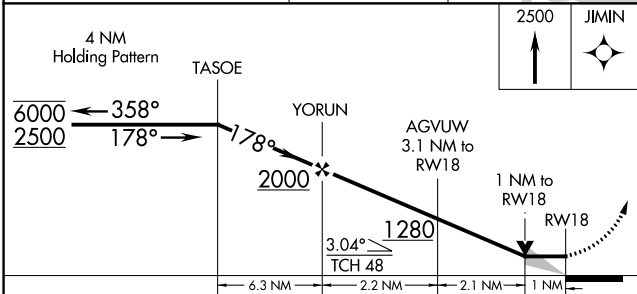

CATEGORY	A	B	C	D
LNAV MDA	620-1	365 (400-1)	NA	NA
CIRCLING	760-1 504 (600-1)	780-1 524 (600-1)	NA	NA