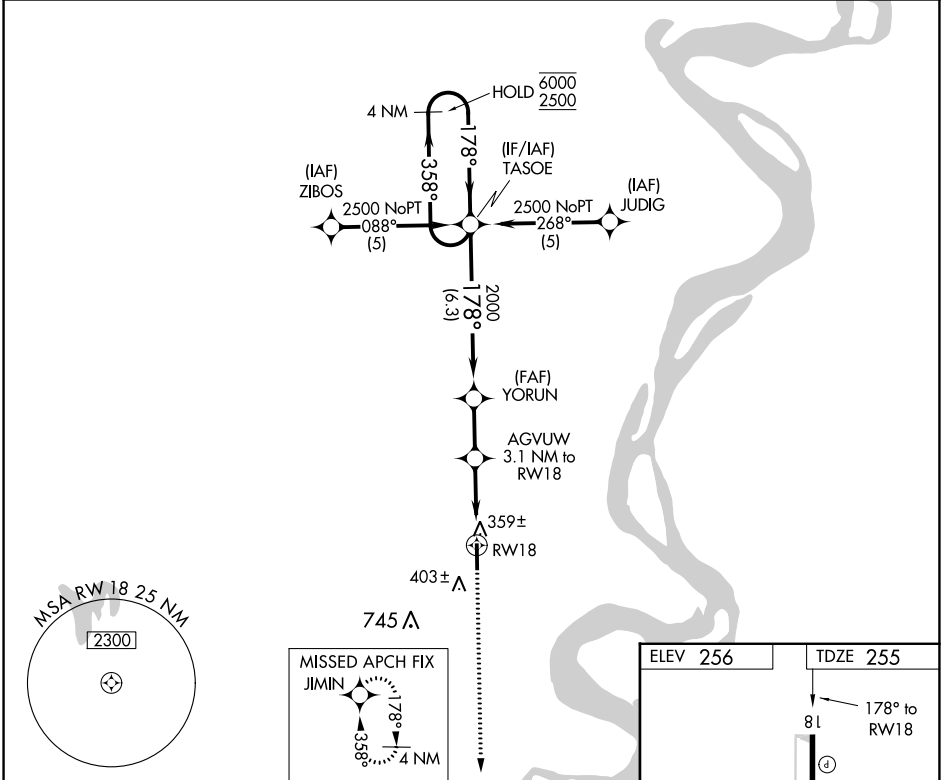

APP CRS	Rwy Idg	<b>4999</b>
<b>178°</b>	TDZE	<b>255</b>
	Apt Elev	<b>256</b>

# RNAV (GPS) RWY 18

BLYTHEVILLE MUNI (HKA)

RNP APCH-GPS.	MISSED APPROACH: Climb to 2500 direct JIMIN and hold.
---------------	---

ASOS <b>135.025</b>	MEMPHIS CENTER <b>134.65 316.15</b>	UNICOM <b>123.05 (CTAF) 0</b>
------------------------	--	----------------------------------

SC-1, 22 FEB 2024 to 21 MAR 2024

SC-1, 22 FEB 2024 to 21 MAR 2024

CATEGORY	A	B	C	D
LNAV MDA	620-1	365 (400-1)	NA	NA
CIRCLING	760-1 504 (600-1)	780-1 524 (600-1)	NA	NA