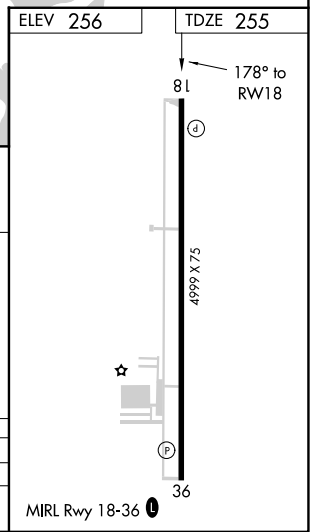

CATEGORY	A	B	C	D
LNAV MDA	620-1	365 (400-1)	NA	NA
CIRCLING	760-1 504 (600-1)	780-1 524 (600-1)	NA	NA