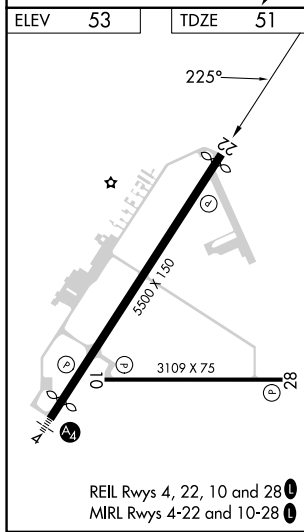

WAAS CH 60921 W22A	APP CRS 225°	Rwy Idg TDZE Apt Elev	5331 51 53

RNAV (GPS) RWY 22

DELAWARE COASTAL (GED)

RNP APCH.		MISSED APPROACH: Climb to 2000 direct ZARVI and hold.	
⚠ Rwy 22 helicopter visibility reduction below $\frac{3}{4}$ NA. For uncompensated Baro-VNAV systems, LNAV/VNAV NA below -11°C or above 54°C.			

ASOS 118.375	DOVER APP CON 132.425 257.875	GCO 125.55	UNICOM 123.0 (CTAF) 📻

CATEGORY	A	B	C	D
LPV DA		321-$\frac{7}{8}$	270 (300-$\frac{7}{8}$)	
LNAV/VNAV DA		446-1$\frac{1}{8}$	395 (400-1$\frac{1}{8}$)	
LNAV MDA	500-1	449 (500-1)	500-1$\frac{1}{8}$	449 (500-1$\frac{1}{8}$)
📻 CIRCLING	560-1 507 (600-1)	580-1 527 (600-1)	720-1$\frac{3}{4}$ 667 (700-1$\frac{3}{4}$)	720-2 667 (700-2)

NE-3, 22 FEB 2024 to 21 MAR 2024

NE-3, 22 FEB 2024 to 21 MAR 2024