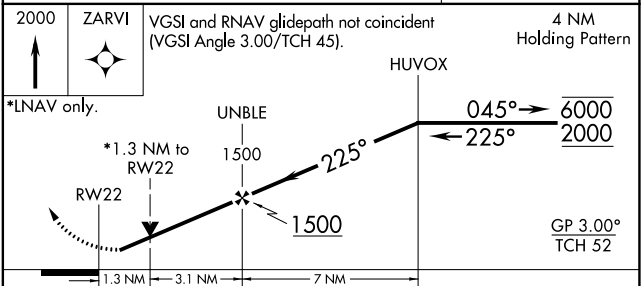

WAAS CH 60921 W22A	APP CRS 225°	Rwy Idg TDZE Apt Elev	5331 51 53

RNAV (GPS) RWY 22

DELAWARE COASTAL (GED)

RNP APCH.		MISSED APPROACH: Climb to 2000 direct ZARVI and hold.	
⚠ Rwy 22 helicopter visibility reduction below $\frac{3}{4}$ NA. For uncompensated Baro-VNAV systems, LNAV/VNAV NA below -11°C or above 54°C.			

ASOS 118.375	DOVER APP CON 132.425 257.875	GCO 125.55	UNICOM 123.0 (CTAF) 📻

CATEGORY	A	B	C	D
LPV DA		321-$\frac{7}{8}$	270 (300-$\frac{7}{8}$)	
LNAV/VNAV DA		446-1$\frac{1}{8}$	395 (400-1$\frac{1}{8}$)	
LNAV MDA	500-1	449 (500-1)	500-1$\frac{1}{8}$	449 (500-1$\frac{1}{8}$)
📻 CIRCLING	560-1 507 (600-1)	580-1 527 (600-1)	720-1$\frac{3}{4}$ 667 (700-1$\frac{3}{4}$)	720-2 667 (700-2)

NE-3, 22 FEB 2024 to 21 MAR 2024

NE-3, 22 FEB 2024 to 21 MAR 2024