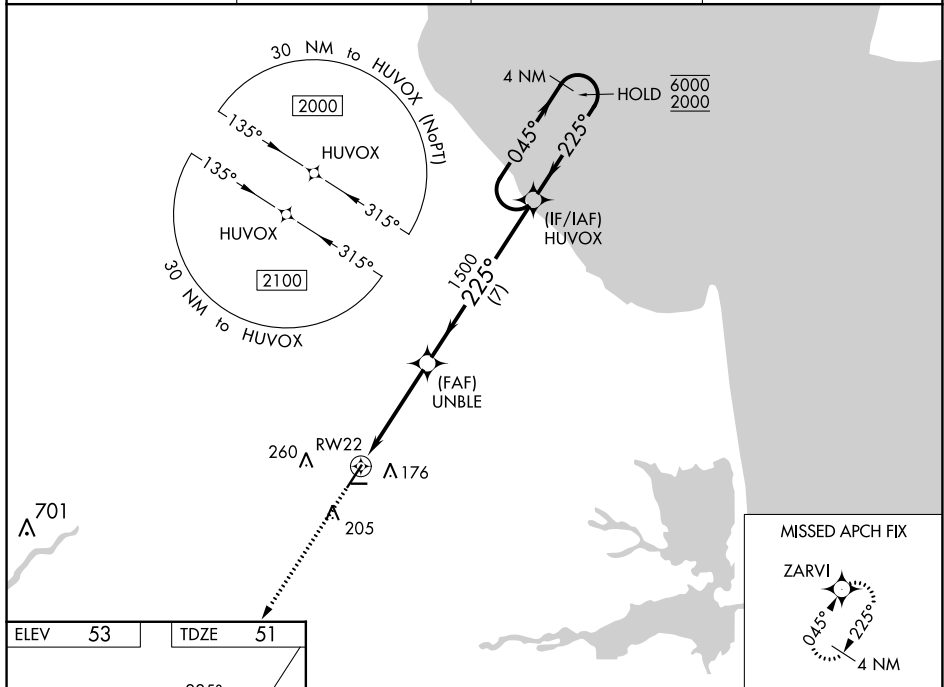

WAAS CH 60921 W22A	APP CRS 225°	Rwy Idg TDZE Apt Elev	5331 51 53

RNAV (GPS) RWY 22

DELAWARE COASTAL (GED)

RNP APCH.		MISSED APPROACH: Climb to 2000 direct ZARVI and hold.	
⚠ Rwy 22 helicopter visibility reduction below $\frac{3}{4}$ NA. For uncompensated Baro-VNAV systems, LNAV/VNAV NA below -11°C or above 54°C.			

ASOS 118.375	DOVER APP CON 132.425 257.875	GCO 125.55	UNICOM 123.0 (CTAF) 📻

CATEGORY	A	B	C	D
LPV DA		321-$\frac{7}{8}$	270 (300-$\frac{7}{8}$)	
LNAV/VNAV DA		446-1$\frac{1}{8}$	395 (400-1$\frac{1}{8}$)	
LNAV MDA	500-1	449 (500-1)	500-1$\frac{1}{8}$	449 (500-1$\frac{1}{8}$)
📻 CIRCLING	560-1 507 (600-1)	580-1 527 (600-1)	720-1$\frac{3}{4}$ 667 (700-1$\frac{3}{4}$)	720-2 667 (700-2)

NE-3, 22 FEB 2024 to 21 MAR 2024

NE-3, 22 FEB 2024 to 21 MAR 2024