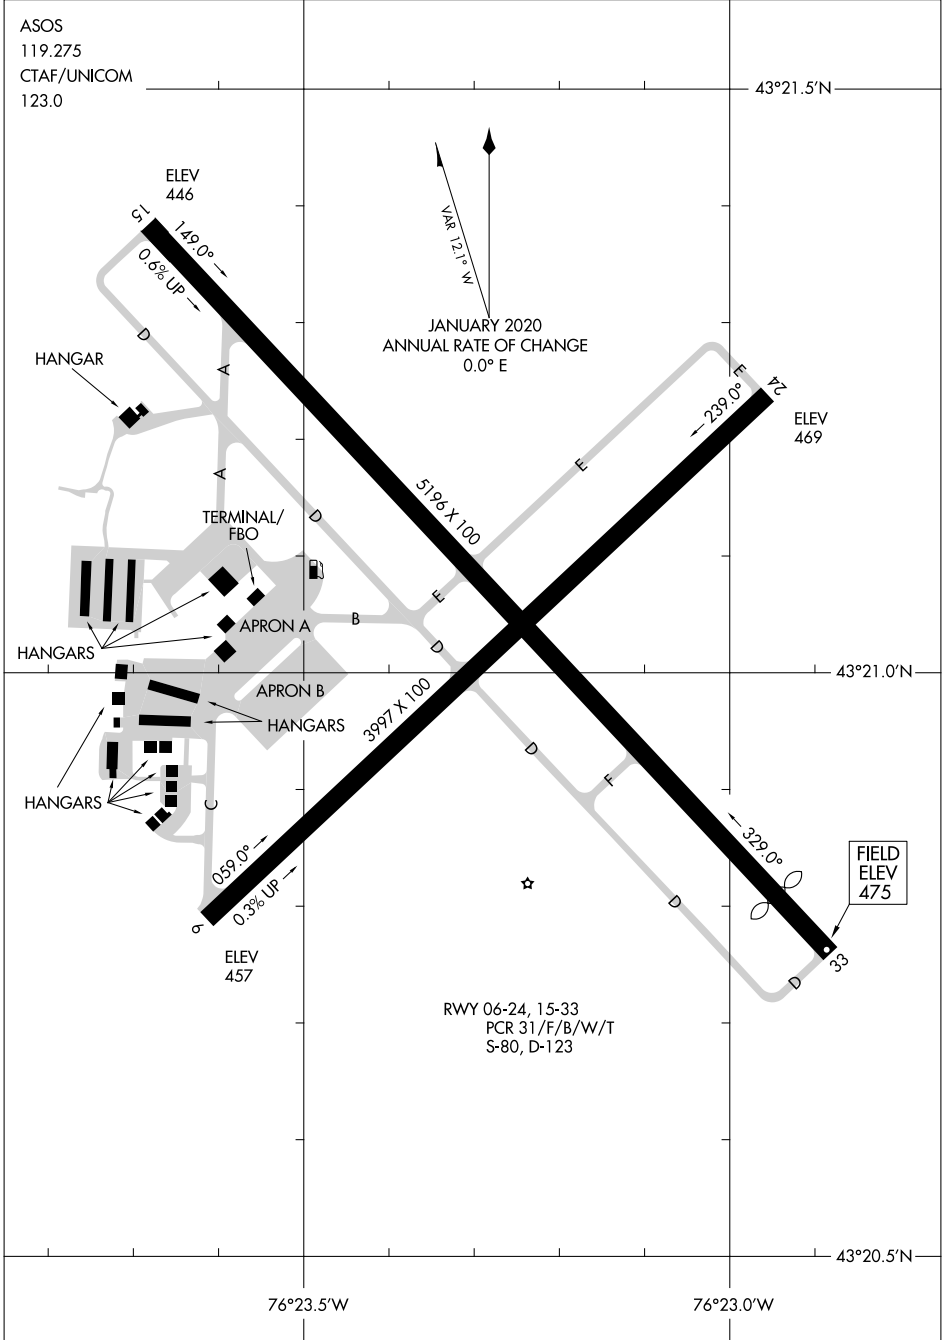

24025

AIRPORT DIAGRAM

AL-5518 (FAA)

OSWEGO COUNTY (FZY)
FULTON, NEW YORK

ASOS
119.275
CTAF/UNICOM
123.0

43°21.5'N

VAR 12.1° W
JANUARY 2020
ANNUAL RATE OF CHANGE
0.0° E

NE-2, 22 FEB 2024 to 21 MAR 2024

NE-2, 22 FEB 2024 to 21 MAR 2024

AIRPORT DIAGRAM
24025

FULTON, NEW YORK
OSWEGO COUNTY (FZY)