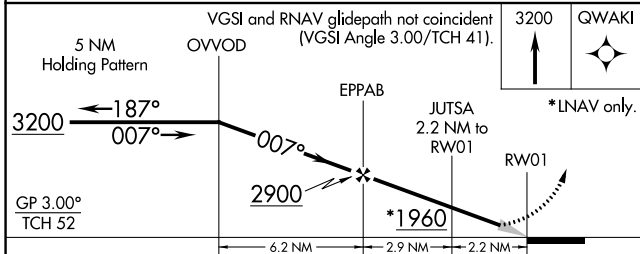

EMPORIA MUNI (EMP)

RNP APCH-GPS.
 For uncompensated Baro-VNAV systems, LNAV/VNAV NA below -17°C or above 54°C. Circling NA to Rwys 6 and 24.

MISSED APPROACH: Climb to 3200 direct QWAKI and hold.

ASOS 126.125	KANSAS CITY CENTER 127.725 270.25	UNICOM 122.8 (CTAF) 1
---------------------	------------------------------------------	-------------------------------------

NC-2, 22 FEB 2024 to 21 MAR 2024

NC-2, 22 FEB 2024 to 21 MAR 2024

ELEV 1208	TDZE 1208
-----------	-----------

CATEGORY	A	B	C	D
LPV DA	1458-3/4		250 (300-3/4)	NA
LNAV/VNAV DA	1642-1 1/4		434 (500-1 1/4)	NA
LNAV MDA	1800-1	592 (600-1)	1800-1 3/4 592 (600-1 3/4)	NA
CIRCLING	1800-1	592 (600-1)	1880-2 672 (700-2)	NA