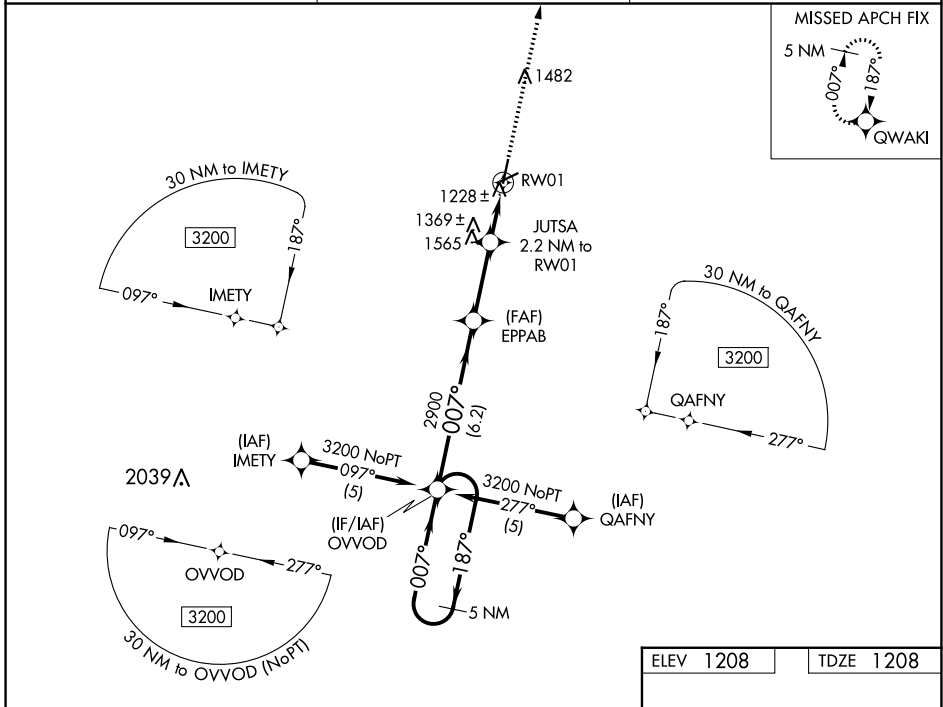

WAAS CH 97704 W01A	APP CRS 007°	Rwy Idg 5005 TDZE 1208 Apt Elev 1208
-------------------------------------	---------------------	-----------------------------------------------------------------

RNAV (GPS) RWY 1

EMPORIA MUNI (EMP)

RNP APCH-GPS.
 For uncompensated Baro-VNAV systems, LNAV/VNAV NA below -17°C or above 54°C. Circling NA to Rwys 6 and 24.

MISSED APPROACH: Climb to 3200 direct QWAKI and hold.

ASOS 126.125	KANSAS CITY CENTER 127.725 270.25	UNICOM 122.8 (CTAF) 1
---------------------	------------------------------------------	-------------------------------------

NC-2, 22 FEB 2024 to 21 MAR 2024

NC-2, 22 FEB 2024 to 21 MAR 2024

ELEV 1208	TDZE 1208
-----------	-----------

CATEGORY	A	B	C	D
LPV DA	1458-3/4		250 (300-3/4)	NA
LNAV/VNAV DA	1642-1 1/4		434 (500-1 1/4)	NA
LNAV MDA	1800-1	592 (600-1)	1800-1 3/4 592 (600-1 3/4)	NA
CIRCLING	1800-1	592 (600-1)	1880-2 672 (700-2)	NA