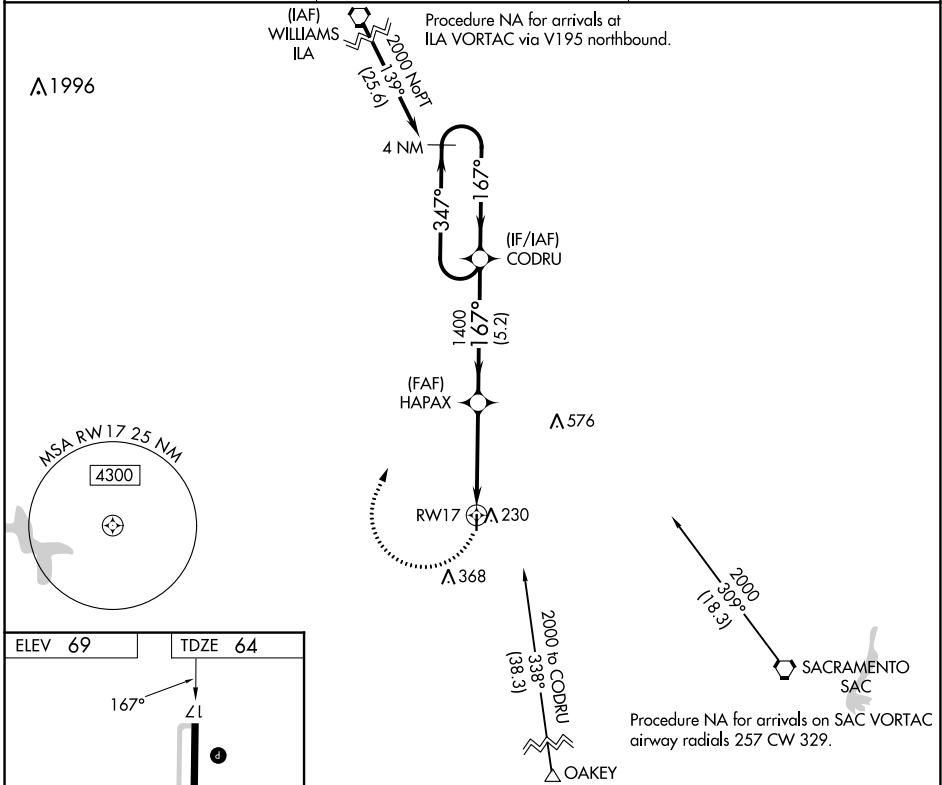

APP CRS 167°	Rwy Idg 3176
	TDZE 64
	Apt Elev 69

RNAV (GPS) RWY 17

UNIVERSITY (EDU)

▽ DME/DME RNP- 0.3 NA. When local altimeter setting not received, use Travis AFB altimeter setting and increase all MDA 60 feet.
△ NA Helicopter visibility reduction below 1 SM not authorized. Procedure NA at night.

MISSED APPROACH: Climbing right turn to 2000 direct CODRU and hold.

AWOS-3
119.025

TRAVIS APP CON
126.6 281.45

UNICOM
123.075 (CTAF) 0

2000 CODRU		Visual Segment - Obstacles.		
CATEGORY	A	B	C	D
LNAV MDA	520-1	456 (500-1)	NA	
CIRCLING	580-1	511 (600-1)	NA	

SW-2, 22 FEB 2024 to 21 MAR 2024

SW-2, 22 FEB 2024 to 21 MAR 2024