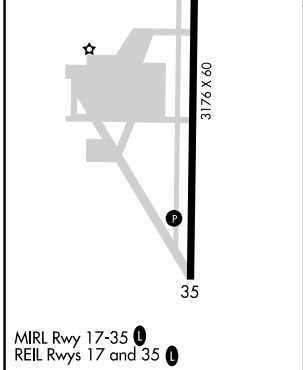

APP CRS 167°	Rwy Idg 3176
	TDZE 64
	Apt Elev 69

RNAV (GPS) RWY 17

UNIVERSITY (EDU)

▽ DME/DME RNP- 0.3 NA. When local altimeter setting not received, use Travis AFB altimeter setting and increase all MDA 60 feet.
△ NA Helicopter visibility reduction below 1 SM not authorized. Procedure NA at night.

MISSED APPROACH: Climbing right turn to 2000 direct CODRU and hold.

AWOS-3
119.025

TRAVIS APP CON
126.6 281.45

UNICOM
123.075 (CTAF) 0

2000 CODRU		Visual Segment - Obstacles.		
CATEGORY	A	B	C	D
LNAV MDA	520-1	456 (500-1)	NA	
CIRCLING	580-1	511 (600-1)	NA	