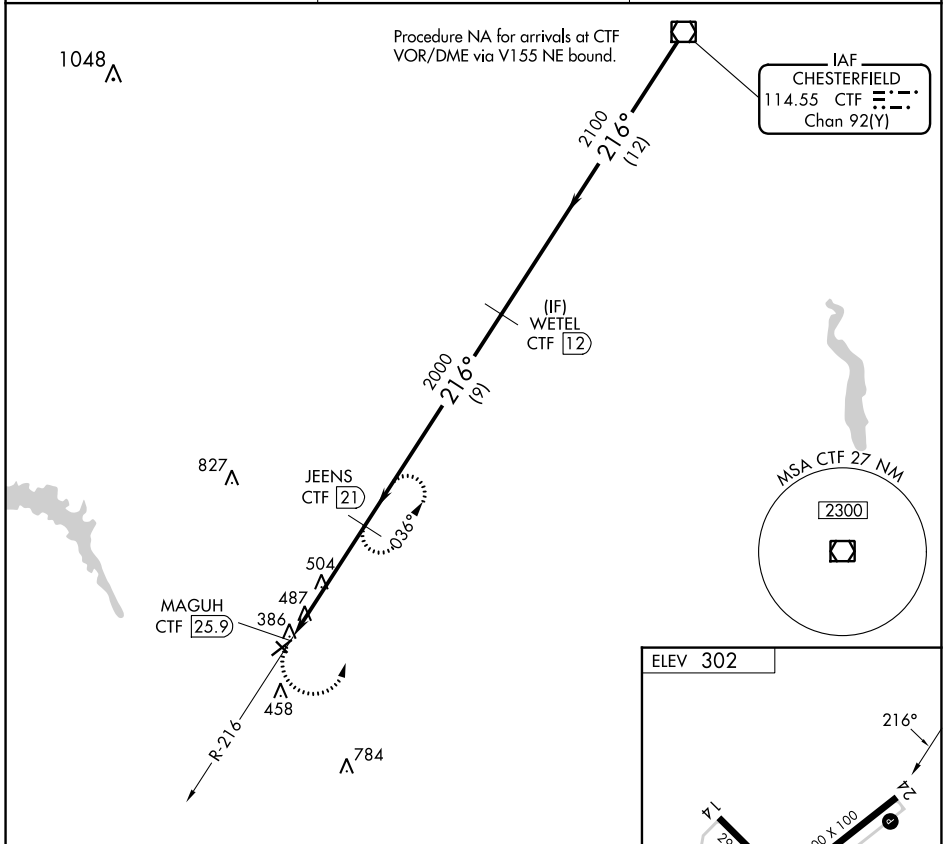

VOR/DME CTF 114.55 Chan 92(Y)	APP CRS 216°	Rwy Idg TDZE N/A Apt Elev 302
---	------------------------	---

VOR/DME-A

WOODWARD FLD (CDN)

NA When local altimeter setting not received, use Columbia altimeter setting and increase all MDAs 100 feet and Circling visibility Cats C/D ¼ SM.

MISSED APPROACH: Climbing left turn to 2000 via CTF VOR/DME R-216 to JEENS/21 DME and hold.

AWOS-3 119.975	SHAW APP CON ★ 125.4 318.1	UNICOM 123.0 (CTAF) 0
--------------------------	--------------------------------------	---------------------------------

CATEGORY	A	B	C	D
CIRCLING	840-1 538 (600-1)	840-1¼ 538 (600-1¼)	840-1½ 538 (600-1½)	900-2 598 (600-2)

MIRL Rwy 6-24 0
REIL Rwys 6 and 24 0

SE-2, 22 FEB 2024 to 21 MAR 2024

SE-2, 22 FEB 2024 to 21 MAR 2024