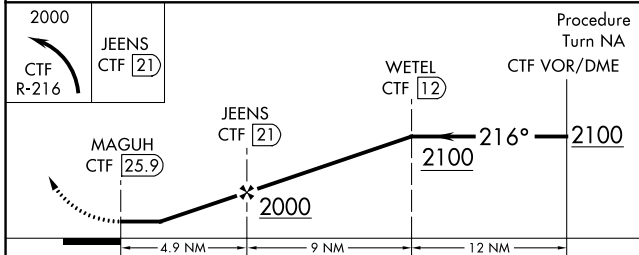

VOR/DME CTF 114.55 Chan 92(Y)	APP CRS 216°	Rwy Idg TDZE N/A Apt Elev 302
---	------------------------	---

VOR/DME-A

WOODWARD FLD (CDN)

NA When local altimeter setting not received, use Columbia altimeter setting and increase all MDAs 100 feet and Circling visibility Cats C/D ¼ SM.

MISSED APPROACH: Climbing left turn to 2000 via CTF VOR/DME R-216 to JEENS/21 DME and hold.

AWOS-3 119.975	SHAW APP CON ★ 125.4 318.1	UNICOM 123.0 (CTAF) 0
--------------------------	--------------------------------------	---------------------------------

CATEGORY	A	B	C	D
CIRCLING	840-1 538 (600-1)	840-1¼ 538 (600-1¼)	840-1½ 538 (600-1½)	900-2 598 (600-2)

MIRL Rwy 6-24 0
REIL Rwys 6 and 24 0

SE-2, 22 FEB 2024 to 21 MAR 2024

SE-2, 22 FEB 2024 to 21 MAR 2024