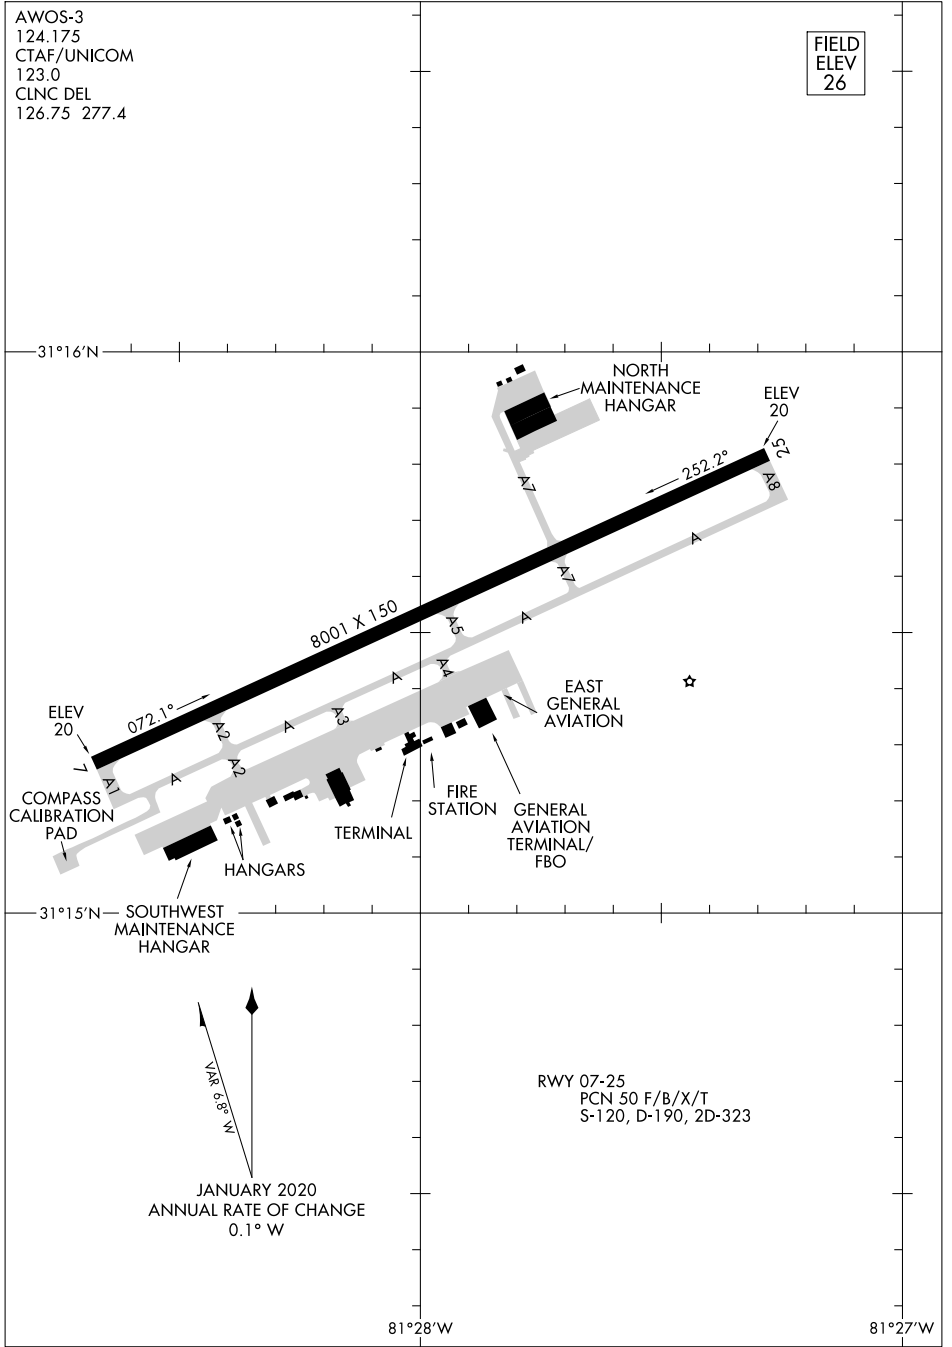

22083

AIRPORT DIAGRAM

BRUNSWICK GOLDEN ISLES (BQK)

BRUNSWICK, GEORGIA

AL-167 (FAA)

AWOS-3
124.175
CTAF/UNICOM
123.0
CLNC DEL
126.75 277.4

FIELD
ELEV
26

SE-4, 22 FEB 2024 to 21 MAR 2024

SE-4, 22 FEB 2024 to 21 MAR 2024

AIRPORT DIAGRAM

22083

BRUNSWICK, GEORGIA

BRUNSWICK GOLDEN ISLES (BQK)

RWY 07-25
PCN 50 F/B/X/T
S-120, D-190, 2D-323

JANUARY 2020
ANNUAL RATE OF CHANGE
0.1° W