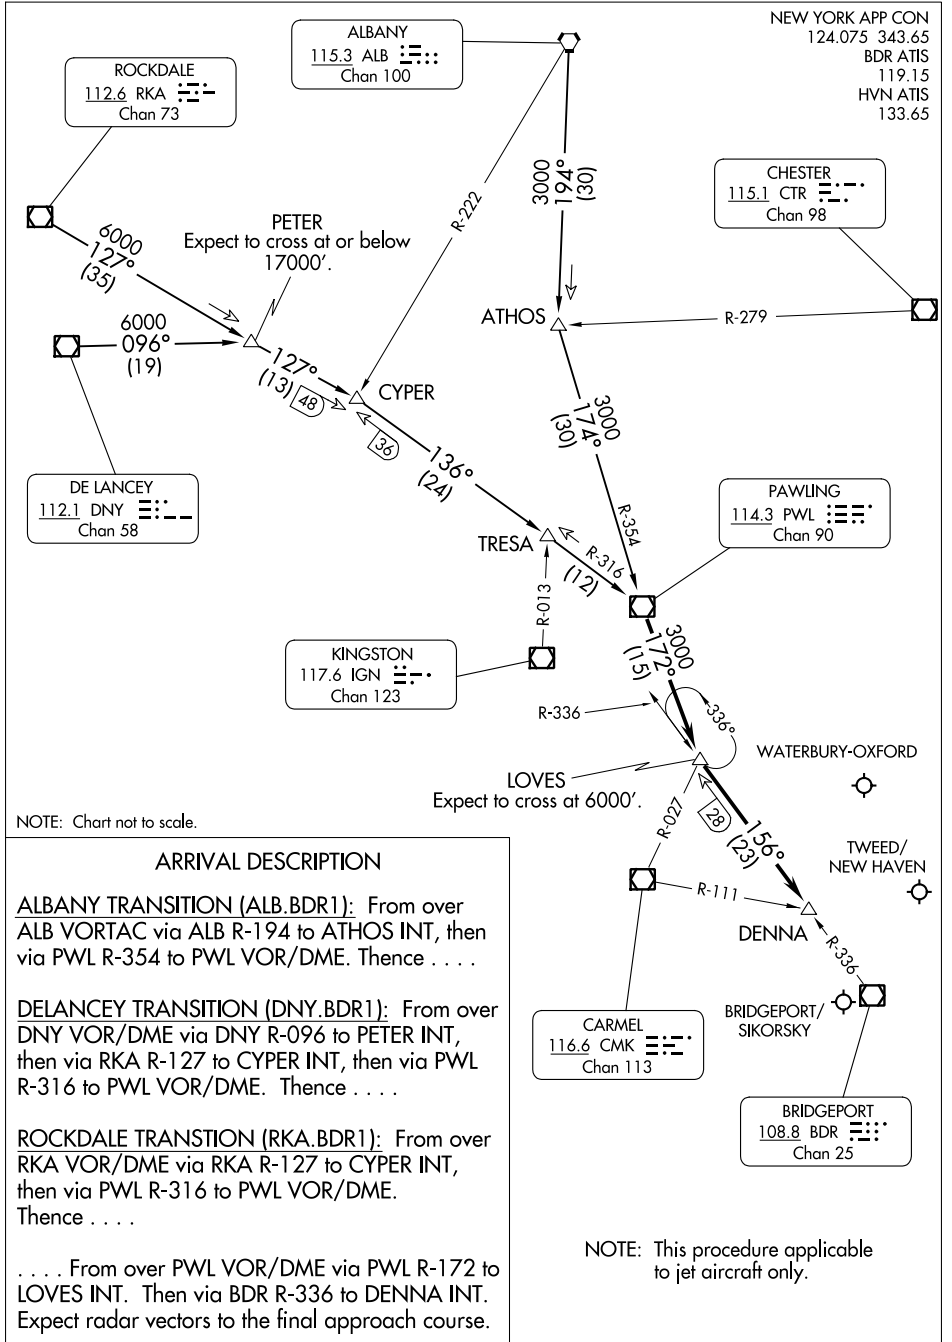

# BRIDGEPORT ONE ARRIVAL

AL-621 (FAA)

BRIDGEPORT, CONNECTICUT

NE-1, 22 FEB 2024 to 21 MAR 2024

NE-1, 22 FEB 2024 to 21 MAR 2024

# BRIDGEPORT ONE ARRIVAL

BRIDGEPORT, CONNECTICUT