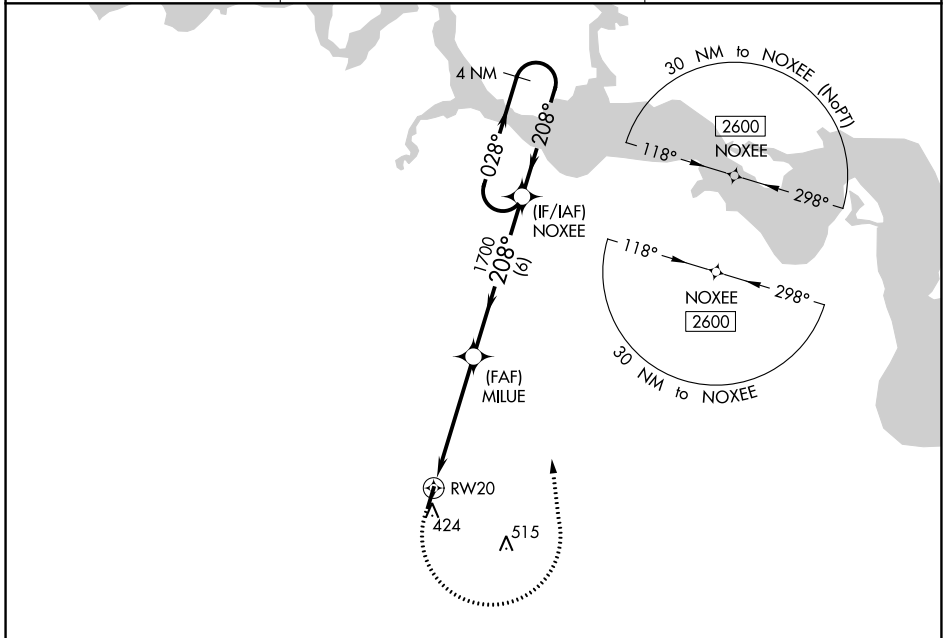

APP CRS 208°	Rwy Idg 3866
	TDZE 110
	Apt Elev 111

RNAV (GPS) RWY 20

WAKEFIELD MUNI (AKQ)

	DME/DME RNP-0.3 NA. Procedure NA at night.	MISSED APPROACH: Climbing left turn 2600 direct NOXEE and hold.
--	---	--

ASOS 128.325	NORFOLK APP CON 127.9 269.425	UNICOM 122.8 (CTAF)
------------------------	---	-------------------------------

NE-3, 22 FEB 2024 to 21 MAR 2024

NE-3, 22 FEB 2024 to 21 MAR 2024