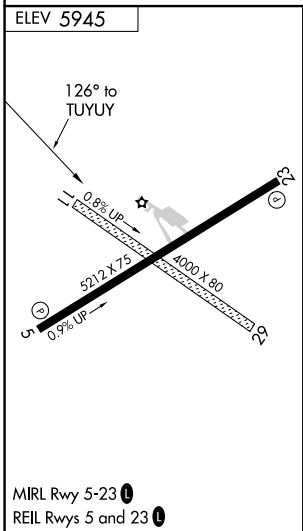

APP CRS 126°	Rwy Idg TDZE Apt Elev	N/A N/A 5945
------------------------	-----------------------------	---

RNAV (GPS)-A

HOPKINS FLD (AIB)

RNP APCH-GPS.	MISSED APPROACH: Climbing left turn to 12000 direct PAROX and hold, continue climb-in-hold to 12000.
<p>▽ Circling NA to Rwys 11 and 29. Circling Rwy 23 NA at night.</p> <p>⚠ When local altimeter setting not received, procedure NA.</p>	

AWOS-3 132.525	DENVER CENTER 127.1	UNICOM 122.8 (CTAF)
--------------------------	-------------------------------	-------------------------------

All arrivals on V244 descend to 12000 in PAROX holding pattern before departing PAROX.
NoPT for arrival at PAROX on V391 southbound.

	PAROX	CULIR	IVOYE	TUYUY
	12000	9000	8100	
	7.5 NM	6.6 NM	5.8 NM	
CATEGORY	A	B	C	D
☑ CIRCLING	6320-1 375 (400-1)	6400-1 455 (500-1)	6800-2½ 855 (900-2½)	NA

SW-1, 22 FEB 2024 to 21 MAR 2024

SW-1, 22 FEB 2024 to 21 MAR 2024