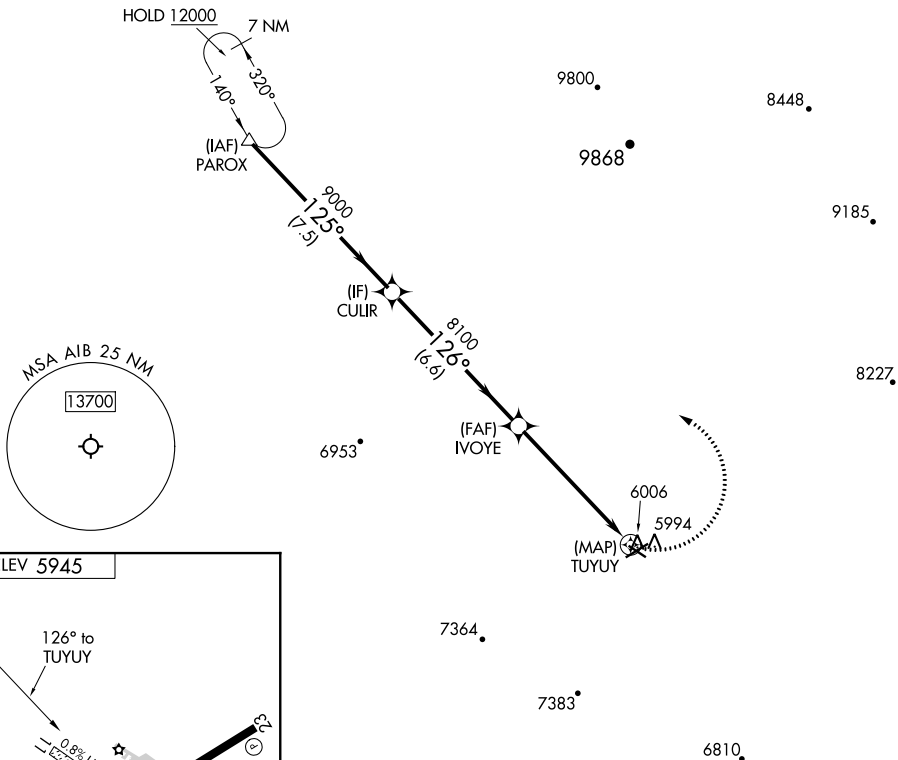

APP CRS 126°	Rwy Idg TDZE Apt Elev	N/A N/A 5945
------------------------	-----------------------------	---

RNAV (GPS)-A

HOPKINS FLD (AIB)

RNP APCH-GPS.	MISSED APPROACH: Climbing left turn to 12000 direct PAROX and hold, continue climb-in-hold to 12000.
<p>▽ Circling NA to Rwys 11 and 29. Circling Rwy 23 NA at night.</p> <p>⚠ When local altimeter setting not received, procedure NA.</p>	

AWOS-3 132.525	DENVER CENTER 127.1	UNICOM 122.8 (CTAF)
--------------------------	-------------------------------	-------------------------------

All arrivals on V244 descend to 12000 in PAROX holding pattern before departing PAROX.
NoPT for arrival at PAROX on V391 southbound.

	PAROX	CULIR	IVOYE	TUYUY
	12000	9000	8100	
	7.5 NM	6.6 NM	5.8 NM	
CATEGORY	A	B	C	D
☑ CIRCLING	6320-1 375 (400-1)	6400-1 455 (500-1)	6800-2½ 855 (900-2½)	NA

SW-1, 22 FEB 2024 to 21 MAR 2024

SW-1, 22 FEB 2024 to 21 MAR 2024