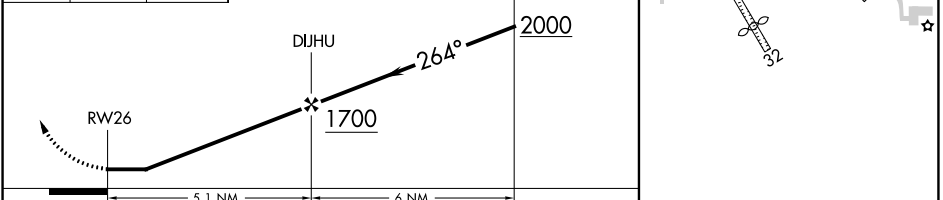

SC-5, 22 FEB 2024 to 21 MAR 2024

SC-5, 22 FEB 2024 to 21 MAR 2024

500 ↑	2200 ↷	TRIOS ✧	Visual Segment - Obstacles.