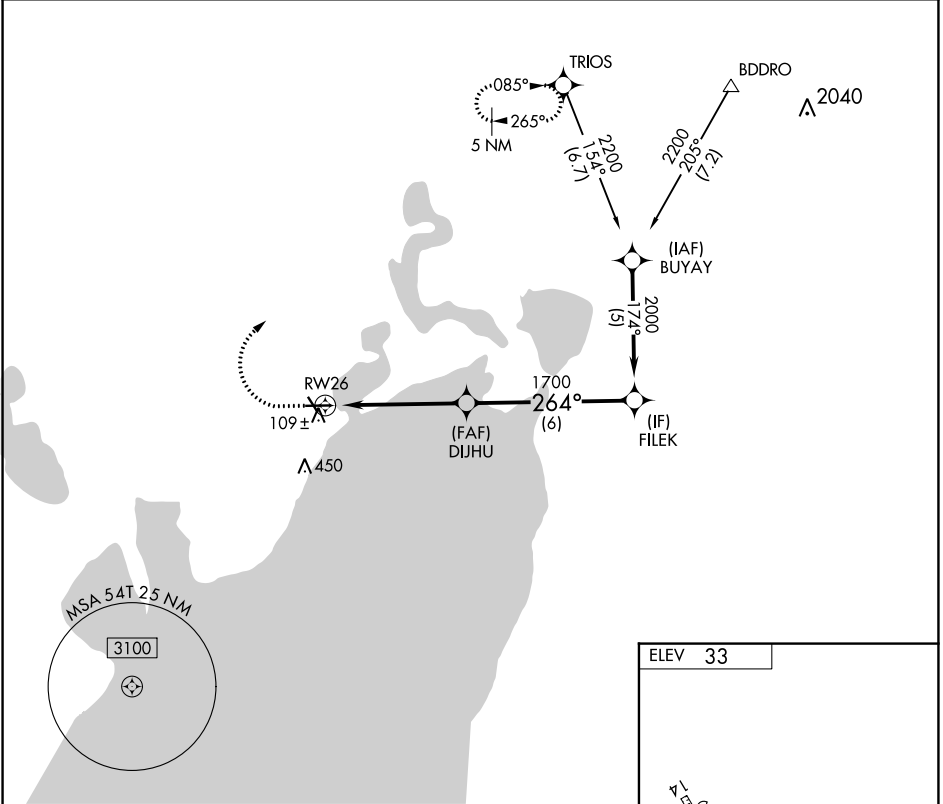

APP CRS <b>264°</b>	Rwy Idg TDZE Apt Elev	<b>N/A</b> <b>N/A</b> <b>33</b>
------------------------	-----------------------------	---------------------------------------

# RNAV (GPS)-A

RWJ AIRPARK (54T)

RNP APCH. ▼ ▲ NA	Circling NA to Rwy 14 and 32. Procedure NA at night. Use William P Hobby altimeter setting.	MISSED APPROACH: Climb to 500 then climbing right turn to 2200 direct TRIOS and hold.
------------------------	--	---

HOU ASOS <b>124.6</b>	HOUSTON APP CON <b>134.45 284.0</b>	UNICOM <b>122.7</b> (CTAF)
--------------------------	--	-------------------------------

SC-5, 22 FEB 2024 to 21 MAR 2024

SC-5, 22 FEB 2024 to 21 MAR 2024