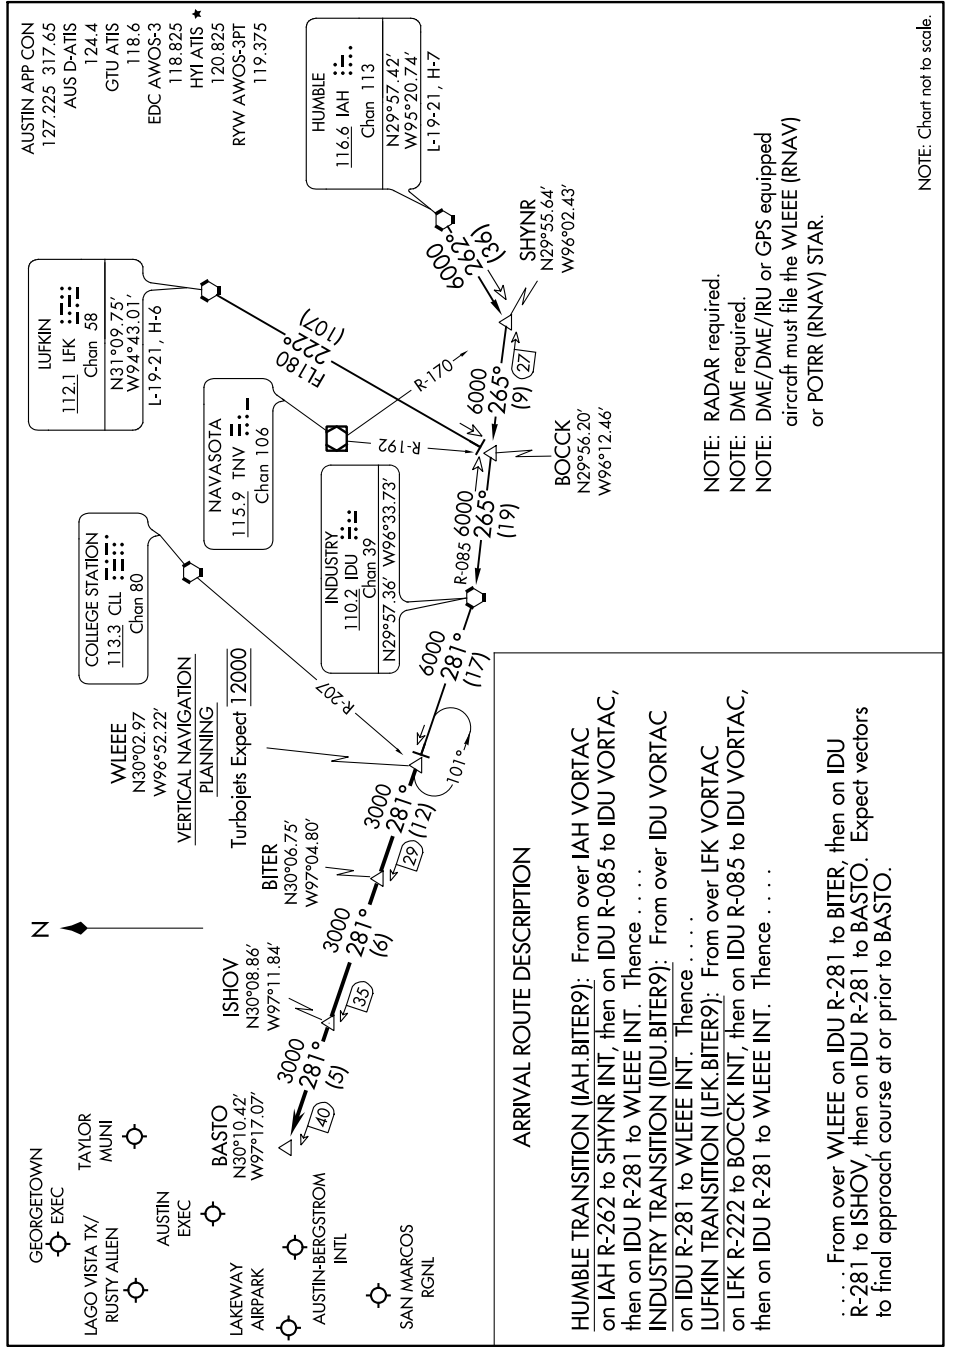

BITER NINE ARRIVAL

SC-3, 22 FEB 2024 to 21 MAR 2024

NOTE: Chart not to scale.

NOTE: RADAR required.
 NOTE: DME required.
 NOTE: DME/DME/IRU or GPS equipped aircraft must file the WLEEE (RNAV) or POTRR (RNAV) STAR.

SC-3, 22 FEB 2024 to 21 MAR 2024

BITER NINE ARRIVAL