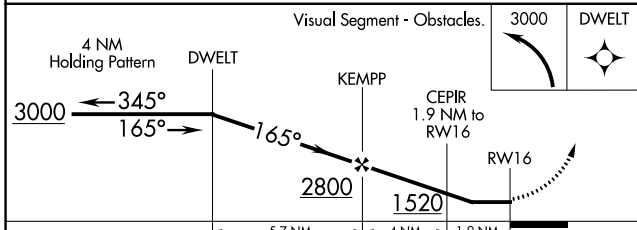

CATEGORY	A	B	C	D
LP MDA	1340-1	437 (500-1)		NA
LNAV MDA	1360-1	457 (500-1)		NA
CIRCLING	1620-1 711 (800-1)	1960-1 ½ 1051 (1100-1½)		NA