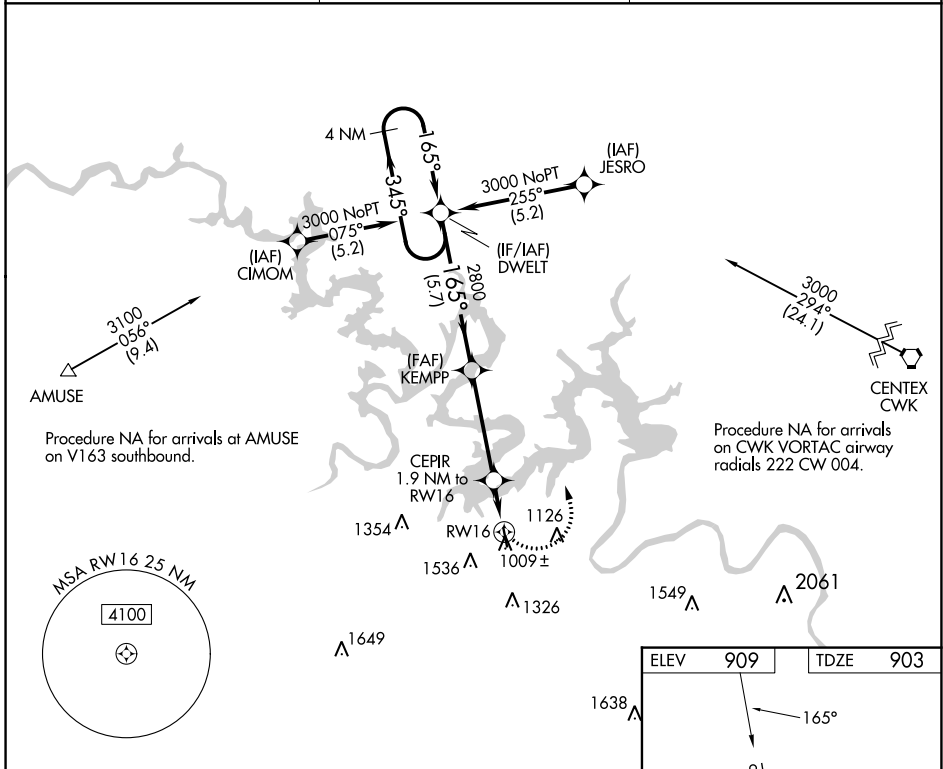

RNAV (GPS) RWY 16

LAKEWAY AIRPARK (3R.9)

⚠ Rwy 16, 34 helicopter visibility reduction below 1 SM NA.
⚠ DME/DME RNP-0.3 NA. Procedure NA at night.
 Use Lago Vista altimeter setting; when not received, use Austin-Bergstrom
 Intl altimeter setting and increase all MDA 40 feet.

MISSED APPROACH: Climbing left turn to 3000 direct DWELT and hold.

RWY ASOS 119.375	AUSTIN APP CON 119.0 370.85	UNICOM 123.0 (CTAF)
----------------------------	---------------------------------------	-------------------------------

SC-3, 22 FEB 2024 to 21 MAR 2024

SC-3, 22 FEB 2024 to 21 MAR 2024

CATEGORY	A	B	C	D
LP MDA	1340-1	437 (500-1)		NA
LNAV MDA	1360-1	457 (500-1)		NA
CIRCLING	1620-1 711 (800-1)	1960-1 ½ 1051 (1100-1½)		NA