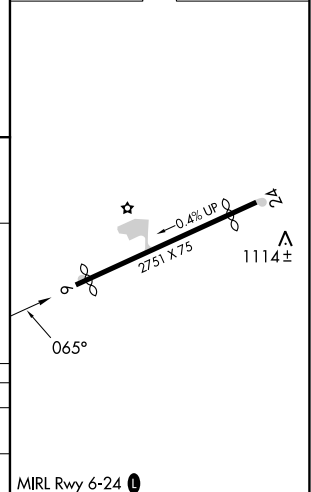

CATEGORY	A	B	C	D
LNAV MDA	1600-1	579 (600-1)	NA	
CIRCLING	1640-1	619 (700-1)	NA