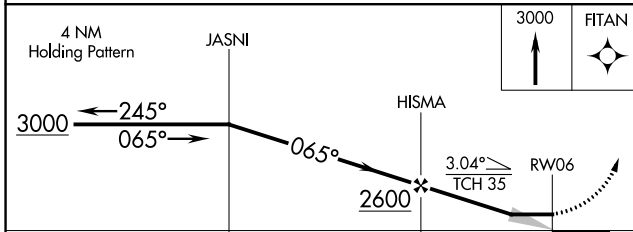

CATEGORY	A	B	C	D
LNAV MDA	1600-1	579 (600-1)	NA	
CIRCLING	1640-1	619 (700-1)	NA