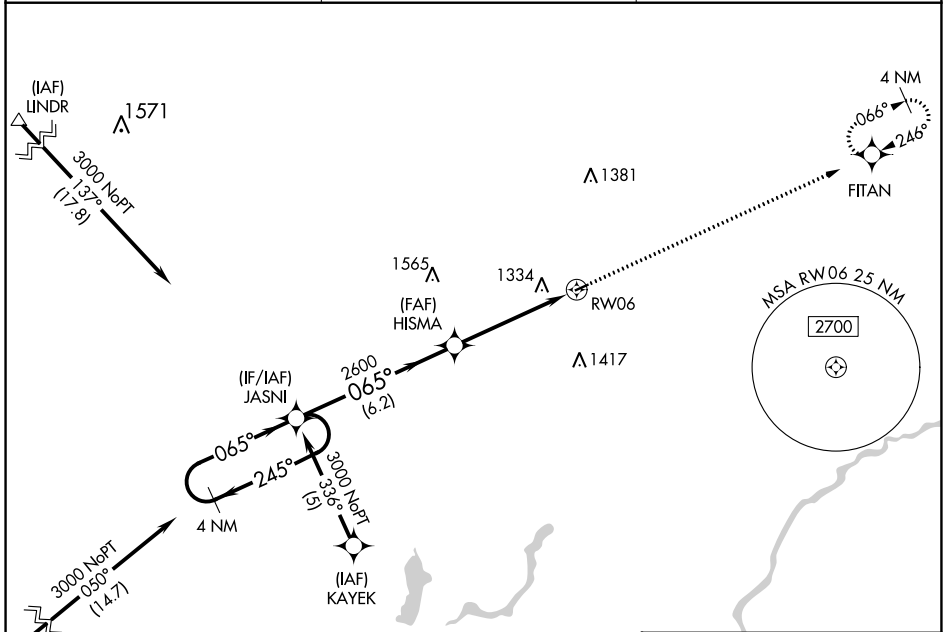

APP CRS	Rwy Idg	2561
065°	TDZE	1021
	Apt Elev	1021

RNAV (GPS) RWY 6

FIELD OF DREAMS (Ø4W)

RNP APCH.
 ▼ When local altimeter setting not received, use Mora altimeter setting and increase all MDAs 60 feet. Procedure NA at night. Rwy 6 helicopter visibility reduction below 1 SM NA.
 ▲ NA

MISSED APPROACH: Climb to 3000 direct FITAN and hold.

AWOS-3 118.225	MINNEAPOLIS CENTER 121.05 235.775	CTAF 122.9
--------------------------	---	----------------------

NC-1, 22 FEB 2024 to 21 MAR 2024

NC-1, 22 FEB 2024 to 21 MAR 2024

ELEV 1021	TDZE 1021
-----------	-----------

CATEGORY	A	B	C	D
LNAV MDA	1600-1	579 (600-1)	NA	
CIRCLING	1640-1	619 (700-1)	NA	